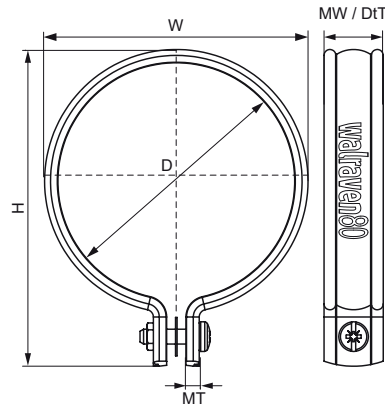

Walraven PVC Pipe Clamp Heavy Grey

(C20053)

for plastic and rain water pipes

Features & benefits

- one-part clamp
- for fixing of PVC rain water pipes
- for fixing of PVC pipe
- material: hard PVC (polyvinylchloride), heavy grey
- UV-stabilized

Product Number	Outside Pipe Diameter	DN	Connection Thread	Material Width	Material Thickness	Total Height	Total Width	Total Depth	Maximum Allowed Load Faz
Reference Letter	D	D	G	MW	MT	H	W	DtT	F _{0,z}
Unit description	mm			mm	mm	mm	mm	mm	N
1370110	110	DN 100	None	20	6.00	120	138	20	1,360
1370125	125	DN 100	None	20	6.00	135	153	20	1,360
1370160	160	DN 150	None	20	6.00	20	170	188	1,360