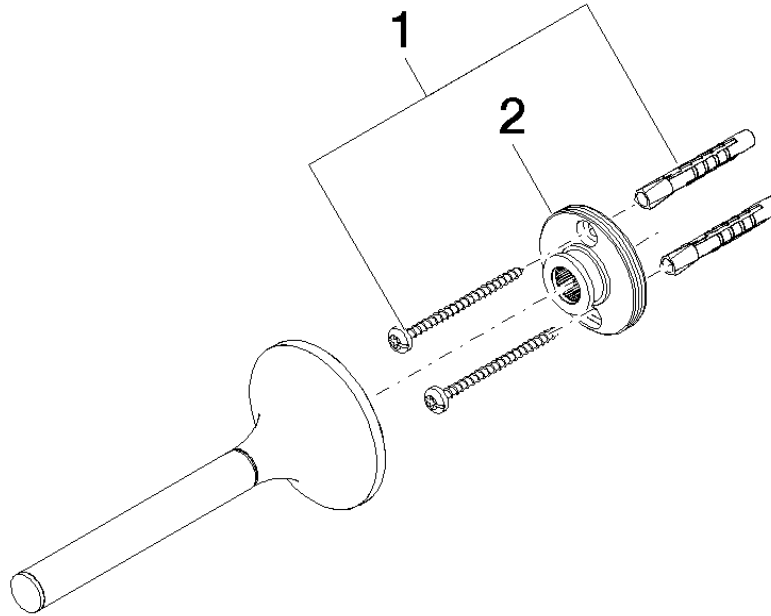

83 590 809 Product version from 3/13/2017 to 8/29/2019

- width 60mm
- height 60 mm
- rosette Ø 60 mm
- 139mm projection

	Brushed Durabrass (23kt Gold)	83 590 809-28
	Chrome	83 590 809-00
	Brushed Platinum	83 590 809-06
	Platinum	83 590 809-08
	Dark Chrome	83 590 809-19
	Brushed Gold (PVD)	83 590 809-37
	Brushed Dark Brass (PVD)	83 590 809-39
	Brushed Bronze (PVD)	83 590 809-42
	Brushed Dark Bronze (PVD)	83 590 809-43
	Brushed Champagne (22kt Gold)	83 590 809-46
	Champagne (22kt Gold)	83 590 809-47
	Brushed Dark Platinum	83 590 809-99

83 590 809 Product version from 3/13/2017 to 8/29/2019

mm [inches]

83 590 809 Product version from 3/13/2017 to 8/29/2019

Parts for other finishes can be found here: [Chrome](#)

### Spare parts list

No.	Item Number	Name	Quantity used	Delivery time
2	90 17 20 759 00 90	Holder Wall plate Ø 45 x 16 mm -	1.00	14
1	05 30 31 025 00 90	Mounting Bolt Round head 4,5 x 60 mm -	1.00	14