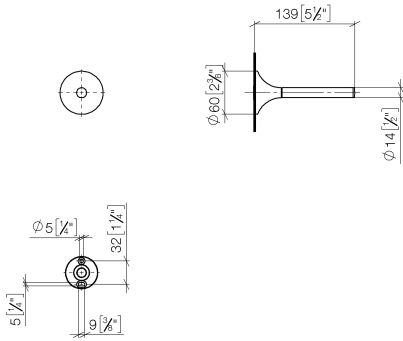

83 590 809 Product version from 3/13/2017 to 8/29/2019

- width 60mm
- height 60 mm
- rosette Ø 60 mm
- 139mm projection

	Brushed Durabrass (23kt Gold)	83 590 809-28
	Chrome	83 590 809-00
	Brushed Platinum	83 590 809-06
	Platinum	83 590 809-08
	Dark Chrome	83 590 809-19
	Brushed Gold (PVD)	83 590 809-37
	Brushed Dark Brass (PVD)	83 590 809-39
	Brushed Bronze (PVD)	83 590 809-42
	Brushed Dark Bronze (PVD)	83 590 809-43
	Brushed Champagne (22kt Gold)	83 590 809-46
	Champagne (22kt Gold)	83 590 809-47
	Brushed Dark Platinum	83 590 809-99

83 590 809 Product version from 3/13/2017 to 8/29/2019

mm [inches]

83 590 809 Product version from 3/13/2017 to 8/29/2019

Parts for other finishes can be found here: [Chrome](#)

### Spare parts list

No.	Item Number	Name	Quantity used	Delivery time
2	90 17 20 759 00 90	Holder Wall plate Ø 45 x 16 mm -	1.00	14
1	05 30 31 025 00 90	Mounting Bolt Round head 4,5 x 60 mm -	1.00	14