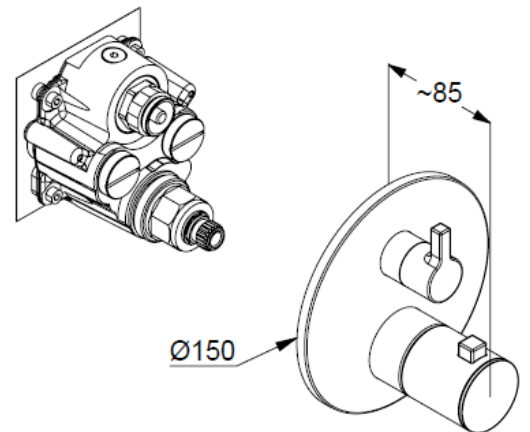

### Product description

Manufacturer KLUDI GmbH & Co. KG  
Typ: KLUDI NOVA FONTE  
concealed thermostatic shower mixer  
trim set with functional unit  
Ref.: 208850315

concealed thermostatic shower mixer  
trim set without pre-installation set  
pre installation set KLUDI SLIM.BOXX Ref.: 88022  
wall mounted  
trim set with functional unit  
with ceramic shut-off valve 90°  
temperature handle with hot water safety at 40°C  
flow rate at 3 bar 28 l/min.  
with integrated back flow preventer

### Produktabbildung/ Product picture

### Maßzeichnung/ Dimensional drawing