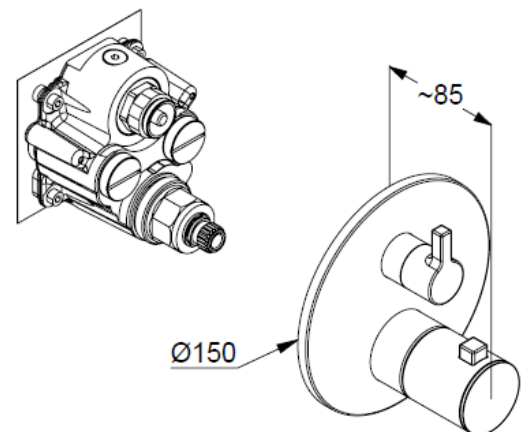

wall mounted

trim set with functional unit

with ceramic shut-off valve 90°

temperature handle with hot water safety at 40°C

flow rate at 3 bar 28 l/min.

with integrated back flow preventer

Produktabbildung/ Product picture

Maßzeichnung/ Dimensional drawing

Durchfluss/ Flow rate