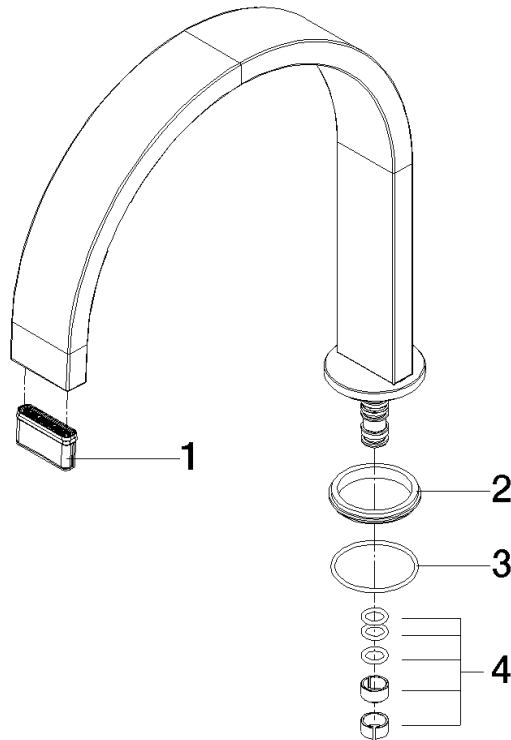

## Spout 200 mm - Chrome

SPARE PARTS

---

90 28 22 332 00

## Spout 200 mm - Chrome

SPARE PARTS

---

90 28 22 332 00

90 28 22 332 00

Parts for other finishes can be found here: Brushed  
Platinum

### Spare parts list

No.	Item Number	Name	Quantity used	Delivery time
1	90 29 03 045 00 90	Aerator insert without limitation 32 x 8 mm -	1.00	14
2	90 30 11 285 00 90	Disc Ø 41 x 4,5 mm -	1.00	14
4	90 28 10 184 00 90	Seal set for spout -	1.00	14
3	90 14 10 500 00 90	O-Ring EPDM 70 34,65 x 1,78 mm -	1.00	14