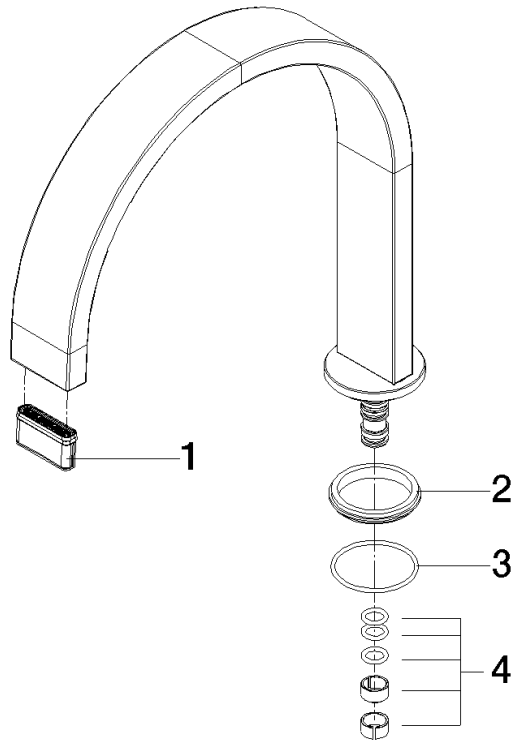

Spout 200 mm - Platinum

SPARE PARTS

90 28 22 332 00

Spout 200 mm - Platinum

SPARE PARTS

90 28 22 332 00

90 28 22 332 00

Parts for other finishes can be found here: [Chrome](#)

Spare parts list

No.	Item Number	Name	Quantity used	Delivery time
2	90 30 11 285 00 90	Disc Ø 41 x 4,5 mm -	1.00	14
1	90 29 03 045 00 90	Aerator insert without limitation 32 x 8 mm -	1.00	14
3	90 14 10 500 00 90	O-Ring EPDM 70 34,65 x 1,78 mm -	1.00	14
4	90 28 10 184 00 90	Seal set for spout -	1.00	14