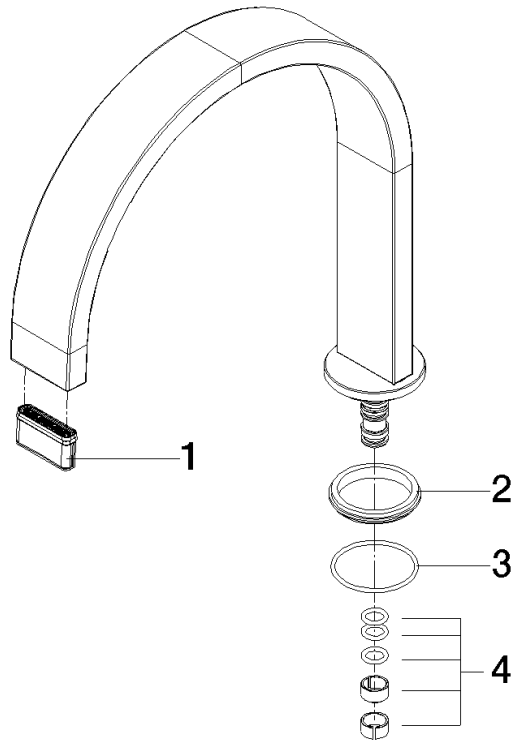

Spout 200 mm - Durabronze (23kt Gold)

SPARE PARTS

90 28 22 332 00

Spout 200 mm - Durabronze (23kt Gold)

SPARE PARTS

90 28 22 332 00

90 28 22 332 00

Parts for other finishes can be found here: [Chrome](#)

Spare parts list

No.	Item Number	Name	Quantity used	Delivery time
2	90 30 11 285 00 90	Disc Ø 41 x 4,5 mm -	1.00	14
4	90 28 10 184 00 90	Seal set for spout -	1.00	14
3	90 14 10 500 00 90	O-Ring EPDM 70 34,65 x 1,78 mm -	1.00	14
1	90 29 03 045 00 90	Aerator insert without limitation 32 x 8 mm -	1.00	14