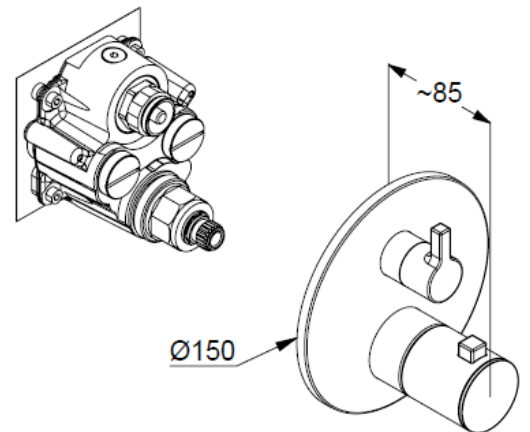

Technische Daten/ Technical Data

KLUDI NOVA FONTE

concealed thermostatic shower mixer
trim set with functional unit
Style: Puristic

Ref.: 208850115

Finishes:
O1 Matt Dove

Product description

Manufacturer KLUDI GmbH & Co. KG
Typ: KLUDI NOVA FONTE
concealed thermostatic shower mixer
trim set with functional unit
Ref.: 208850115

concealed thermostatic shower mixer
trim set without pre-installation set
pre installation set KLUDI SLIM.BOXX Ref.: 88022
wall mounted
trim set with functional unit
with ceramic shut-off valve 90°
temperature handle with hot water safety at 40°C
flow rate at 3 bar 28 l/min.
with integrated back flow preventer

Produktabbildung/ Product picture

Maßzeichnung/ Dimensional drawing

Durchfluss/ Flow rate