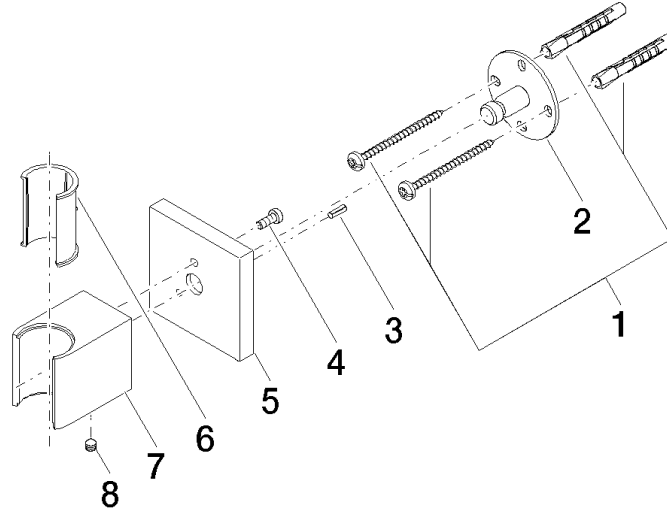

28 050 980 Product version up to 3/2/2021

- rosette 60 x 60 mm

	Chrome	28 050 980-00
	Brushed Platinum	28 050 980-06
	Platinum	28 050 980-08
	Dark Chrome	28 050 980-19
	Brushed Light Gold (PVD)	28 050 980-27
	Brushed Durabrass (23kt Gold)	28 050 980-28
	Matte Black	28 050 980-33
	Brushed Gold (PVD)	28 050 980-37
	Brushed Dark Brass (PVD)	28 050 980-39
	Brushed Bronze (PVD)	28 050 980-42
	Brushed Dark Bronze (PVD)	28 050 980-43
	Brushed Champagne (22kt Gold)	28 050 980-46
	Champagne (22kt Gold)	28 050 980-47
	Brushed Chrome	28 050 980-93
	Brushed Dark Platinum	28 050 980-99

28 050 980 Product version up to 3/2/2021

mm [inches]

28 050 980 Product version up to 3/2/2021

Parts for other finishes can be found here: Brushed Platinum

### Spare parts list

No.	Item Number	Name	Quantity used	Delivery time
4	09 30 30 054 90	Mounting Cylinder head screw with hexagon socket with low profile M4 x 10 mm -	1.00	14
5	09 27 98 002-00	Rosette for spray holder 60 x 60 x 9 x Ø 14,8 mm - Chrome	1.00	26
3	09 31 11 026 90	Grooved pin Ø 5 x12 mm -	1.00	14
6	09 18 40 078 90	Holder for hand shower Receptacle Ø 27,5 x 40,5 mm -	1.00	14
2	09 30 11 041 90	Holder Ø 45 x 25 mm -	1.00	14
1	05 30 31 025 00 90	Mounting Bolt Round head 4,5 x 60 mm -	1.00	14
8	90 31 11 112 00 90	Mounting Threaded pin M5 x 6 mm -	1.00	14
7	09 17 20 044-00	Wall bracket Elemental SPA Symetrics - Chrome	1.00	26