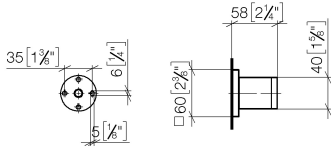

28 050 980 Product version up to 3/2/2021

- rosette 60 x 60 mm

	Chrome	28 050 980-00
	Brushed Platinum	28 050 980-06
	Platinum	28 050 980-08
	Dark Chrome	28 050 980-19
	Brushed Light Gold (PVD)	28 050 980-27
	Brushed Durabrass (23kt Gold)	28 050 980-28
	Matte Black	28 050 980-33
	Brushed Gold (PVD)	28 050 980-37
	Brushed Dark Brass (PVD)	28 050 980-39
	Brushed Bronze (PVD)	28 050 980-42
	Brushed Dark Bronze (PVD)	28 050 980-43
	Brushed Champagne (22kt Gold)	28 050 980-46
	Champagne (22kt Gold)	28 050 980-47
	Brushed Chrome	28 050 980-93
	Brushed Dark Platinum	28 050 980-99

28 050 980 Product version up to 3/2/2021

mm [inches]

28 050 980 Product version up to 3/2/2021

Parts for other finishes can be found here: Brushed Platinum

### Spare parts list

No.	Item Number	Name	Quantity used	Delivery time
4	09 30 30 054 90	Mounting Cylinder head screw with hexagon socket with low profile M4 x 10 mm -	1.00	14
5	09 27 98 002-00	Rosette for spray holder 60 x 60 x 9 x Ø 14,8 mm - Chrome	1.00	26
3	09 31 11 026 90	Grooved pin Ø 5 x12 mm -	1.00	14
6	09 18 40 078 90	Holder for hand shower Receptacle Ø 27,5 x 40,5 mm -	1.00	14
2	09 30 11 041 90	Holder Ø 45 x 25 mm -	1.00	14
1	05 30 31 025 00 90	Mounting Bolt Round head 4,5 x 60 mm -	1.00	14
8	90 31 11 112 00 90	Mounting Threaded pin M5 x 6 mm -	1.00	14
7	09 17 20 044-00	Wall bracket Elemental SPA Symetrics - Chrome	1.00	26