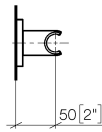

28 050 980 Product version up to 3/2/2021

- rosette 60 x 60 mm

	Chrome	28 050 980-00
	Brushed Platinum	28 050 980-06
	Platinum	28 050 980-08
	Dark Chrome	28 050 980-19
	Brushed Light Gold (PVD)	28 050 980-27
	Brushed Durabrass (23kt Gold)	28 050 980-28
	Matte Black	28 050 980-33
	Brushed Gold (PVD)	28 050 980-37
	Brushed Dark Brass (PVD)	28 050 980-39
	Brushed Bronze (PVD)	28 050 980-42
	Brushed Dark Bronze (PVD)	28 050 980-43
	Brushed Champagne (22kt Gold)	28 050 980-46
	Champagne (22kt Gold)	28 050 980-47
	Brushed Chrome	28 050 980-93
	Brushed Dark Platinum	28 050 980-99

28 050 980 Product version up to 3/2/2021

mm [inches]

28 050 980 Product version up to 3/2/2021

Parts for other finishes can be found here: Brushed Platinum

### Spare parts list

No.	Item Number	Name	Quantity used	Delivery time
4	09 30 30 054 90	Mounting Cylinder head screw with hexagon socket with low profile M4 x 10 mm -	1.00	14
5	09 27 98 002-00	Rosette for spray holder 60 x 60 x 9 x Ø 14,8 mm - Chrome	1.00	26
3	09 31 11 026 90	Grooved pin Ø 5 x12 mm -	1.00	14
6	09 18 40 078 90	Holder for hand shower Receptacle Ø 27,5 x 40,5 mm -	1.00	14
2	09 30 11 041 90	Holder Ø 45 x 25 mm -	1.00	14
1	05 30 31 025 00 90	Mounting Bolt Round head 4,5 x 60 mm -	1.00	14
8	90 31 11 112 00 90	Mounting Threaded pin M5 x 6 mm -	1.00	14
7	09 17 20 044-00	Wall bracket Elemental SPA Symetrics - Chrome	1.00	26