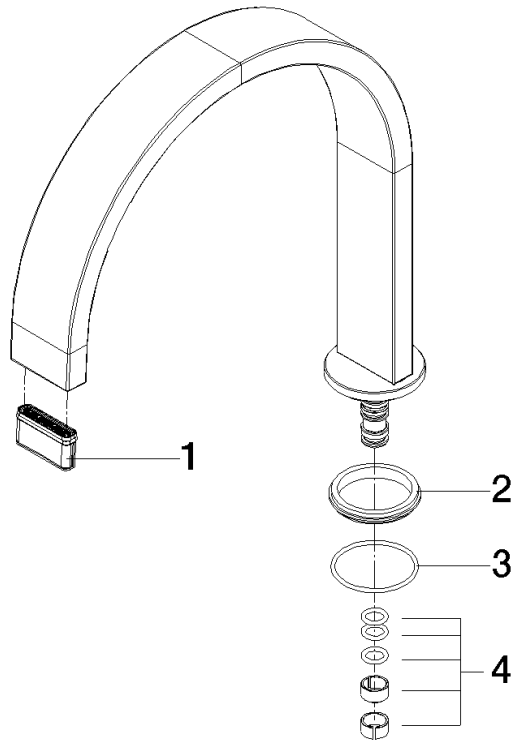

Spout 200 mm - Brushed Durabronze (23kt Gold)

SPARE PARTS

90 28 22 332 00

	Brushed Durabronze (23kt Gold)	90 28 22 332 00-28
	Chrome	90 28 22 332 00-00
	Brushed Platinum	90 28 22 332 00-06
	Platinum	90 28 22 332 00-08
	Durabronze (23kt Gold)	90 28 22 332 00-09
	Dark Chrome	90 28 22 332 00-19
	Matte Black	90 28 22 332 00-33
	Brushed Bronze (PVD)	90 28 22 332 00-42
	Brushed Champagne (22kt Gold)	90 28 22 332 00-46
	Champagne (22kt Gold)	90 28 22 332 00-47
	Brushed Chrome	90 28 22 332 00-93
	Brushed Dark Platinum	90 28 22 332 00-99

Spout 200 mm - Brushed Durabronze (23kt Gold)

SPARE PARTS

90 28 22 332 00

Spout 200 mm - Brushed Durabronze (23kt Gold)

SPARE PARTS

90 28 22 332 00

90 28 22 332 00

Parts for other finishes can be found here: [Chrome](#)

Spare parts list

No.	Item Number	Name	Quantity used	Delivery time
2	90 30 11 285 00 90	Disc Ø 41 x 4,5 mm -	1.00	14
1	90 29 03 045 00 90	Aerator insert without limitation 32 x 8 mm -	1.00	14
4	90 28 10 184 00 90	Seal set for spout -	1.00	14
3	90 14 10 500 00 90	O-Ring EPDM 70 34,65 x 1,78 mm -	1.00	14