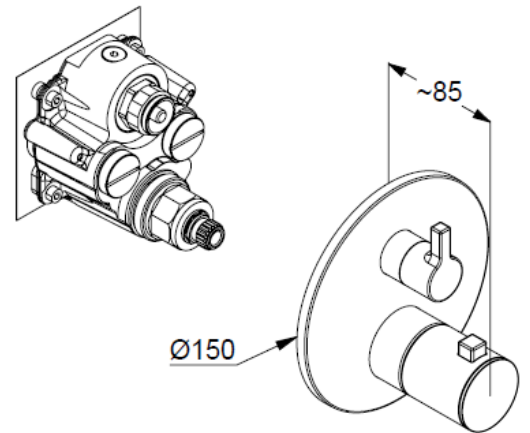

Technische Daten/ Technical Data

KLUDI NOVA FONTE

concealed thermostatic shower mixer
trim set with functional unit
Style: Puristic

Ref.: 20885N515

Finishes:

N5 Stainless Brushed Nickel PVD

Product description

Manufacturer KLUDI GmbH & Co. KG

Typ: KLUDI NOVA FONTE

concealed thermostatic shower mixer
trim set with functional unit

Ref.: 20885N515

concealed thermostatic shower mixer
trim set without pre-installation set
pre installation set KLUDI SLIM.BOXX Ref.: 88022
wall mounted
trim set with functional unit
with ceramic shut-off valve 90°
temperature handle with hot water safety at 40°C
flow rate at 3 bar 28 l/min.
with integrated back flow preventer

Produktabbildung/ Product picture

Maßzeichnung/ Dimensional drawing

Durchfluss/ Flow rate