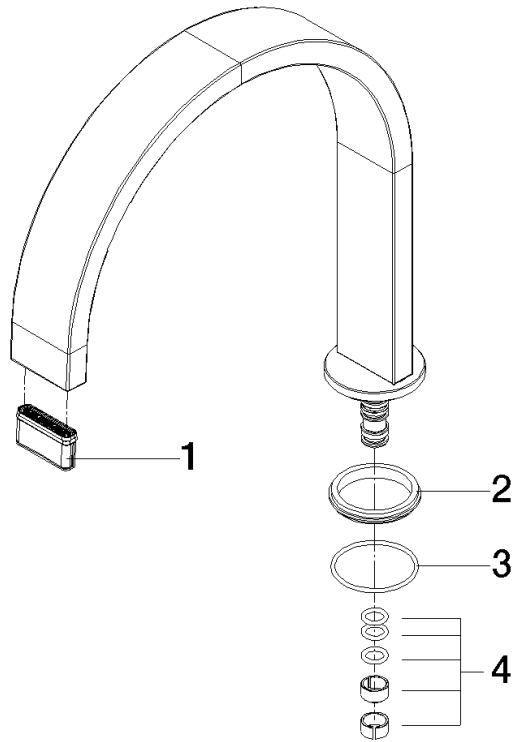

## Spout 200 mm - Matte Black

SPARE PARTS

---

90 28 22 332 00

## Spout 200 mm - Matte Black

SPARE PARTS

---

90 28 22 332 00

90 28 22 332 00

Parts for other finishes can be found here: [Chrome](#)

### Spare parts list

No.	Item Number	Name	Quantity used	Delivery time
2	90 30 11 285 00 90	Disc Ø 41 x 4,5 mm -	1.00	14
4	90 28 10 184 00 90	Seal set for spout -	1.00	14
3	90 14 10 500 00 90	O-Ring EPDM 70 34,65 x 1,78 mm -	1.00	14
1	90 29 03 045 00 90	Aerator insert without limitation 32 x 8 mm -	1.00	14