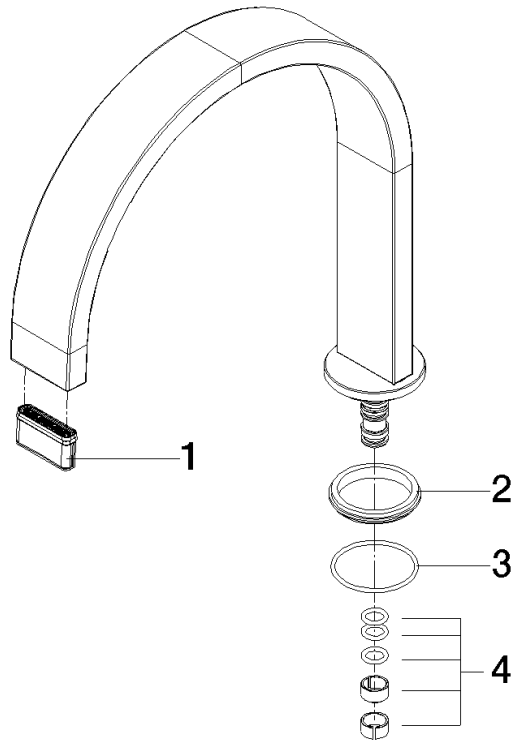

Spout 200 mm - Brushed Champagne (22kt Gold)

SPARE PARTS

90 28 22 332 00

	Brushed Champagne (22kt Gold)	90 28 22 332 00-46
	Chrome	90 28 22 332 00-00
	Brushed Platinum	90 28 22 332 00-06
	Platinum	90 28 22 332 00-08
	Durabronze (23kt Gold)	90 28 22 332 00-09
	Dark Chrome	90 28 22 332 00-19
	Brushed Durabronze (23kt Gold)	90 28 22 332 00-28
	Matte Black	90 28 22 332 00-33
	Brushed Bronze (PVD)	90 28 22 332 00-42
	Champagne (22kt Gold)	90 28 22 332 00-47
	Brushed Chrome	90 28 22 332 00-93
	Brushed Dark Platinum	90 28 22 332 00-99

Spout 200 mm - Brushed Champagne (22kt Gold)

SPARE PARTS

90 28 22 332 00

Spout 200 mm - Brushed Champagne (22kt Gold)

SPARE PARTS

90 28 22 332 00

90 28 22 332 00

Parts for other finishes can be found here: [Chrome](#)

Spare parts list

No.	Item Number	Name	Quantity used	Delivery time
3	90 14 10 500 00 90	O-Ring EPDM 70 34,65 x 1,78 mm -	1.00	14
2	90 30 11 285 00 90	Disc Ø 41 x 4,5 mm -	1.00	14
4	90 28 10 184 00 90	Seal set for spout -	1.00	14
1	90 29 03 045 00 90	Aerator insert without limitation 32 x 8 mm -	1.00	14