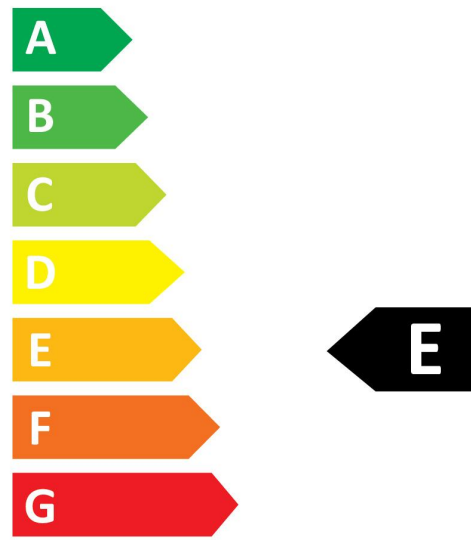

SYLVANIA

RefLED Superia Retro MR16 V3 621LM DIM 840 36 SL
0031823

Energy label

0031823

7
kWh/1000h

2019/2015

0031823

7
kWh/1000h

2019/2015