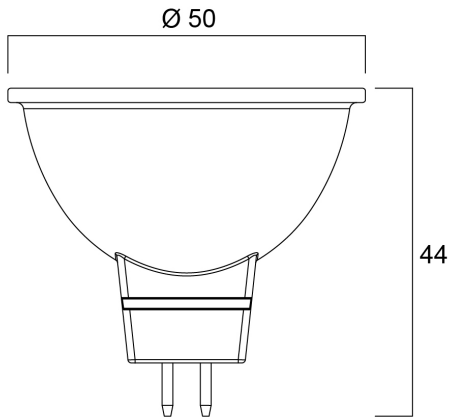

RefLED Superia Retro MR16 V3 621LM DIM 840 36 SL 0031823

Power consumption (W)	6.1
Control gear type	LED driver constant current
Dimmable	Yes
Housing colour	Transparent
IP rating	IP20
Product EAN number	5410288318233
Warranty	3 years
Dimming method	Mains: leading / trailing edge
Useful luminous flux (#use)	621

Technical drawings

Data table

GENERAL DATA

Product name	RefLED Superia Retro MR16 V3 621LM DIM 840 36 SL
Technology	LED
Watt (Rated) (W)	6.1
Lamp shape	Reflector
Cap/Base	GU5.3
Lamp finish	Fresnel lens