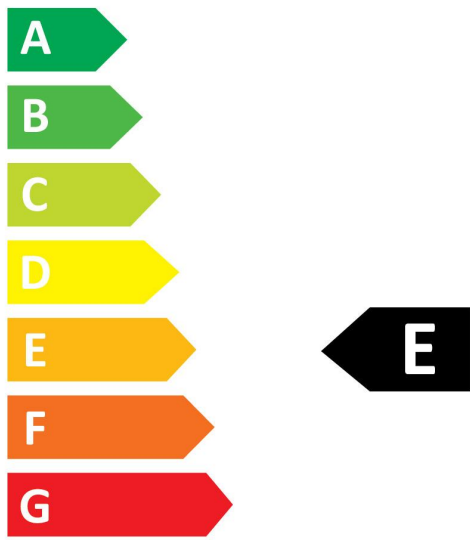

0031823

7
kWh/1000h

2019/2015