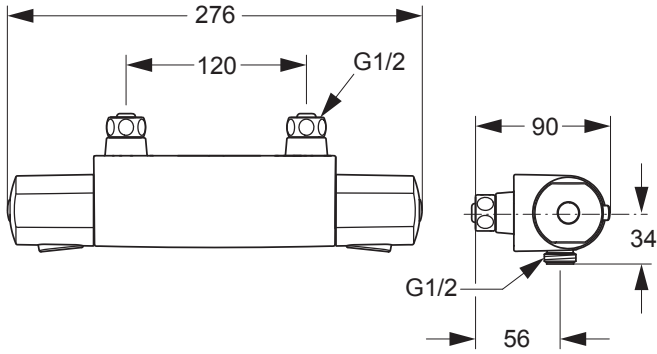

Produced from: Jan. 2021

Shower Thermostat
chrome **A4502AA**

Pos.	Description	Part-Number	Qty.	Pos.	Description	Part-Number	Qty.
1	Handle cpl.	A 861 370 AA	1 Set				
2	Thermostatic Cartridge cpl.	A 861 371 NU	1 pcs				
3	Stopping	A 861 373 NU	1 pcs				
4	Cartridge G1/2 180° cpl.	A 861 245 NU*	1 Set				
5	Nipple G1/2 outside cpl.	A 861 374 NU	1 Set				
6	Non-return valve	A 861 498 NU	1 Set				
7	Fibre ring	A 961 139 NU	1 pcs				
8	Sieve insert	A 963 365 NU	1 pcs				

**Universal set (not all parts needed)*

Produced from: April 2008 - Dec. 2020

Shower Thermostat
chrome **A4502AA**

Pos.	Description	Part-Number	Qty.	Pos.	Description	Part-Number	Qty.
1	Cap for handle	A 962 221 NU	1 Set	13	Coupling nut G1/2 - SW24		
2	Screw Ejot PT KB50x10			14	Non-return valve DW15	A 962 594 NU	2 pcs
3	Handle for Temp. + Volume	A 962 222 AA	1 pcs	15	O - ring Ø 17 x 2	A 961 810 NU	2 pcs
4	Screw M4 L=23,5	A 962 998 NU	2 pcs	16	Seat connector M20x1 outside - M15x1,5 inside left thr.		
5	Temp. adjustment compl.	A 963 427 NU	1 Set	17	O - ring Ø 12,42 x 1,78	A 962 332 NU	2 pcs
6	Thermostatic Cartridge	F 961 044 NU	1 pcs	18	Seat M15 x 1,5 left thread		
7	Repair-Set Cartridge	A 962 230 NU	1 Set	19	Strainer (screen)	A 963 365 NU	1 pcs
8	Body for Bath/shower & Shower			20	O - ring Ø 17 x 2	A 961 810 NU	2 pcs
9	Handle insert + stopring	A 963 432 NU	1 Set	21	Nipple M20x1 - G1/2 outside		
10	Cartridge	A 861 245 NU	1 pcs				
11	Cover for Shower 120mm	A 962 224 AA	1 pcs				
12	Back plate (frame						