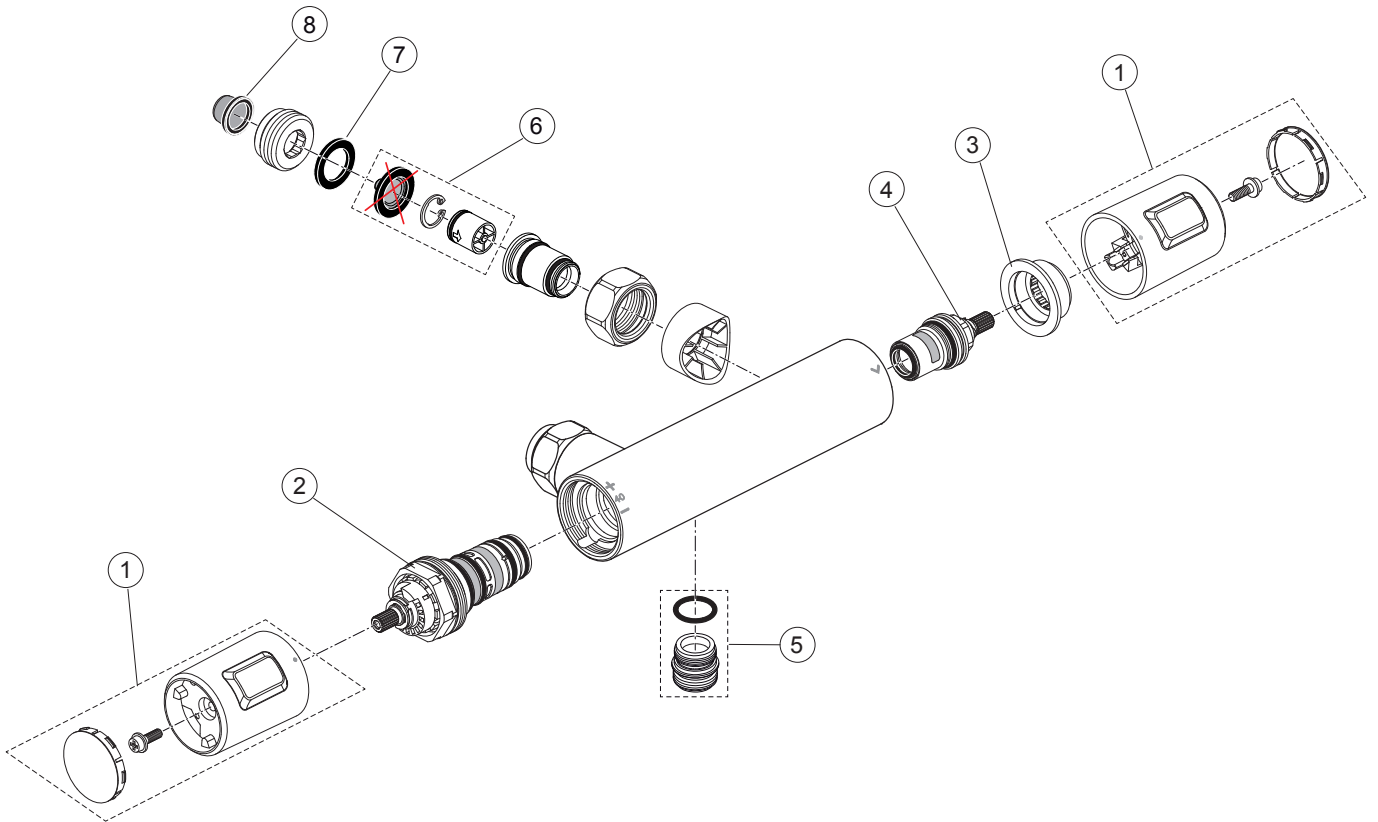

Produced from: Jan. 2021

Shower Thermostat
chrome **A4502AA**

Pos.	Description	Part-Number	Qty.	Pos.	Description	Part-Number	Qty.
1	Handle cpl.	A 861 370 AA	1 Set				
2	Thermostatic Cartridge cpl.	A 861 371 NU	1 pcs				
3	Stopping	A 861 373 NU	1 pcs				
4	Cartridge G1/2 180° cpl.	A 861 245 NU*	1 Set				
5	Nipple G1/2 outside cpl.	A 861 374 NU	1 Set				
6	Non-return valve	A 861 498 NU	1 Set				
7	Fibre ring	A 961 139 NU	1 pcs				
8	Sieve insert	A 963 365 NU	1 pcs				

**Universal set (not all parts needed)*

Produced from: April 2008 - Dec. 2020

Shower Thermostat
chrome **A4502AA**

Pos.	Description	Part-Number	Qty.	Pos.	Description	Part-Number	Qty.
1	Cap for handle	A 962 221 NU	1 Set	13	Coupling nut G1/2 - SW24		
2	Screw Ejot PT KB50x10			14	Non-return valve DW15	A 962 594 NU	2 pcs
3	Handle for Temp. + Volume	A 962 222 AA	1 pcs	15	O - ring Ø 17 x 2	A 961 810 NU	2 pcs
4	Screw M4 L=23,5	A 962 998 NU	2 pcs	16	Seat connector M20x1 outside - M15x1,5 inside left thr.		
5	Temp. adjustment compl.	A 963 427 NU	1 Set	17	O - ring Ø 12,42 x 1,78	A 962 332 NU	2 pcs
6	Thermostatic Cartridge	F 961 044 NU	1 pcs	18	Seat M15 x 1,5 left thread		
7	Repair-Set Cartridge	A 962 230 NU	1 Set	19	Strainer (screen)	A 963 365 NU	1 pcs
8	Body for Bath/shower & Shower			20	O - ring Ø 17 x 2	A 961 810 NU	2 pcs
9	Handle insert + stopring	A 963 432 NU	1 Set	21	Nipple M20x1 - G1/2 outside		
10	Cartridge	A 861 245 NU	1 pcs				
11	Cover for Shower 120mm	A 962 224 AA	1 pcs				
12	Back plate (frame						