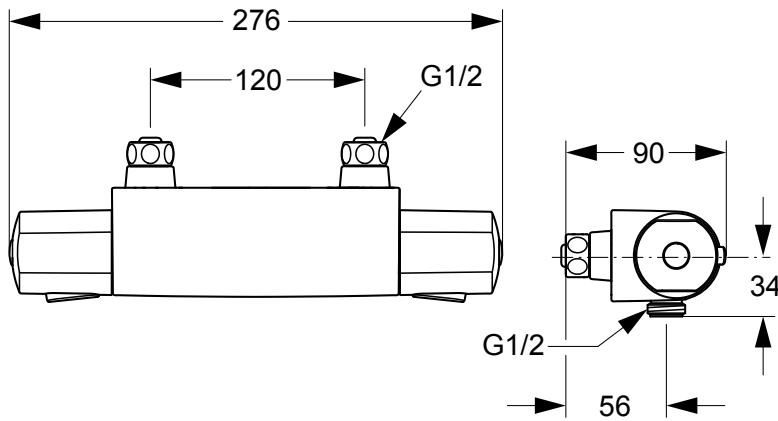

**Universal set (not all parts needed)*

Produced from: April 2008 - Dec. 2020

Shower Thermostat
chrome **A4502AA**

Pos.	Description	Part-Number	Qty.	Pos.	Description	Part-Number	Qty.
1	Cap for handle	A 962 221 NU	1 Set	13	Coupling nut G1/2 - SW24		
2	Screw Ejot PT KB50x10			14	Non-return valve DW15	A 962 594 NU	2 pcs
3	Handle for Temp. + Volume	A 962 222 AA	1 pcs	15	O - ring Ø 17 x 2	A 961 810 NU	2 pcs
4	Screw M4 L=23,5	A 962 998 NU	2 pcs	16	Seat connector M20x1 outside - M15x1,5 inside left thr.		
5	Temp. adjustment compl.	A 963 427 NU	1 Set	17	O - ring Ø 12,42 x 1,78	A 962 332 NU	2 pcs
6	Thermostatic Cartridge	F 961 044 NU	1 pcs	18	Seat M15 x 1,5 left thread		
7	Repair-Set Cartridge	A 962 230 NU	1 Set	19	Strainer (screen)	A 963 365 NU	1 pcs
8	Body for Bath/shower & Shower			20	O - ring Ø 17 x 2	A 961 810 NU	2 pcs
9	Handle insert + stopring	A 963 432 NU	1 Set	21	Nipple M20x1 - G1/2 outside		
10	Cartridge	A 861 245 NU	1 pcs				
11	Cover for Shower 120mm	A 962 224 AA	1 pcs				
12	Back plate (frame						

Produced from: April 2008

Shower Thermostat chrome **A4502AA**

Pos.	Description	Part-Number	Qty.	Pos.	Description	Part-Number	Qty.
1	Cap for handle	A 962 221 NU	1 Set	13	Coupling nut G1/2 - SW24		
2	Screw Ejot PT KB50x10			14	Non-return valve DW15	A 962 594 NU	2 pcs
3	Handle for Temp. + Volume	A 962 222 AA	1 pcs	15	O - ring Ø 17 x 2	A 961 810 NU	2 pcs
4	Screw M4 L=23,5	A 962 998 NU	2 pcs	16	Seat connector M20x1 outside - M15x1,5 inside left thr.		
5	Temp. adjustment compl.	A 963 427 NU	1 Set	17	O - ring Ø 12,42 x 1,78	A 962 332 NU	2 pcs
6	Thermostatic Cartridge	A 962 229 NU	1 pcs	18	Seat M15 x 1,5 left thread		
7	Repair-Set Cartridge	A 962 230 NU	1 Set	19	Strainer (screen)	A 963 365 NU	1 pcs
8	Body for Bath/shower & Shower			20	O - ring Ø 17 x 2	A 961 810 NU	2 pcs
9	Handle insert + stopring	A 963 432 NU	1 Set	21	Nipple M20x1 - G1/2 outside		
10	Headwork (Cartridge)	A 963 400 NU	1 pcs				
11	Cover for Shower 120mm	A 962 224 AA	1 pcs				
12	Back plate (frame)						