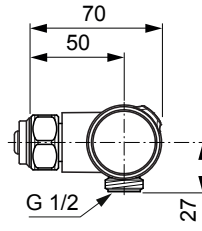

Produced from: Jan. 2021

Shower Thermostat
chrome **A4502AA**

Pos.	Description	Part-Number	Qty.	Pos.	Description	Part-Number	Qty.
1	Handle cpl.	A 861 370 AA	1 Set				
2	Thermostatic Cartridge cpl.	A 861 371 NU	1 pcs				
3	Stopping	A 861 373 NU	1 pcs				
4	Cartridge G1/2 180° cpl.	A 861 245 NU*	1 Set				
5	Nipple G1/2 outside cpl.	A 861 374 NU	1 Set				
6	Non-return valve	A 861 498 NU	1 Set				
7	Fibre ring	A 961 139 NU	1 pcs				
8	Sieve insert	A 963 365 NU	1 pcs				

**Universal set (not all parts needed)*

Produced from: April 2008 - Dec. 2020

Shower Thermostat
chrome **A4502AA**

Pos.	Description	Part-Number	Qty.	Pos.	Description	Part-Number	Qty.
1	Cap for handle	A 962 221 NU	1 Set	13	Coupling nut G1/2 - SW24		
2	Screw Ejot PT KB50x10			14	Non-return valve DW15	A 962 594 NU	2 pcs
3	Handle for Temp. + Volume	A 962 222 AA	1 pcs	15	O - ring Ø 17 x 2	A 961 810 NU	2 pcs
4	Screw M4 L=23,5	A 962 998 NU	2 pcs	16	Seat connector M20x1 outside - M15x1,5 inside left thr.		
5	Temp. adjustment compl.	A 963 427 NU	1 Set	17	O - ring Ø 12,42 x 1,78	A 962 332 NU	2 pcs
6	Thermostatic Cartridge	F 961 044 NU	1 pcs	18	Seat M15 x 1,5 left thread		
7	Repair-Set Cartridge	A 962 230 NU	1 Set	19	Strainer (screen)	A 963 365 NU	1 pcs
8	Body for Bath/shower & Shower			20	O - ring Ø 17 x 2	A 961 810 NU	2 pcs
9	Handle insert + stopring	A 963 432 NU	1 Set	21	Nipple M20x1 - G1/2 outside		
10	Cartridge	A 861 245 NU	1 pcs				
11	Cover for Shower 120mm	A 962 224 AA	1 pcs				
12	Back plate (frame						