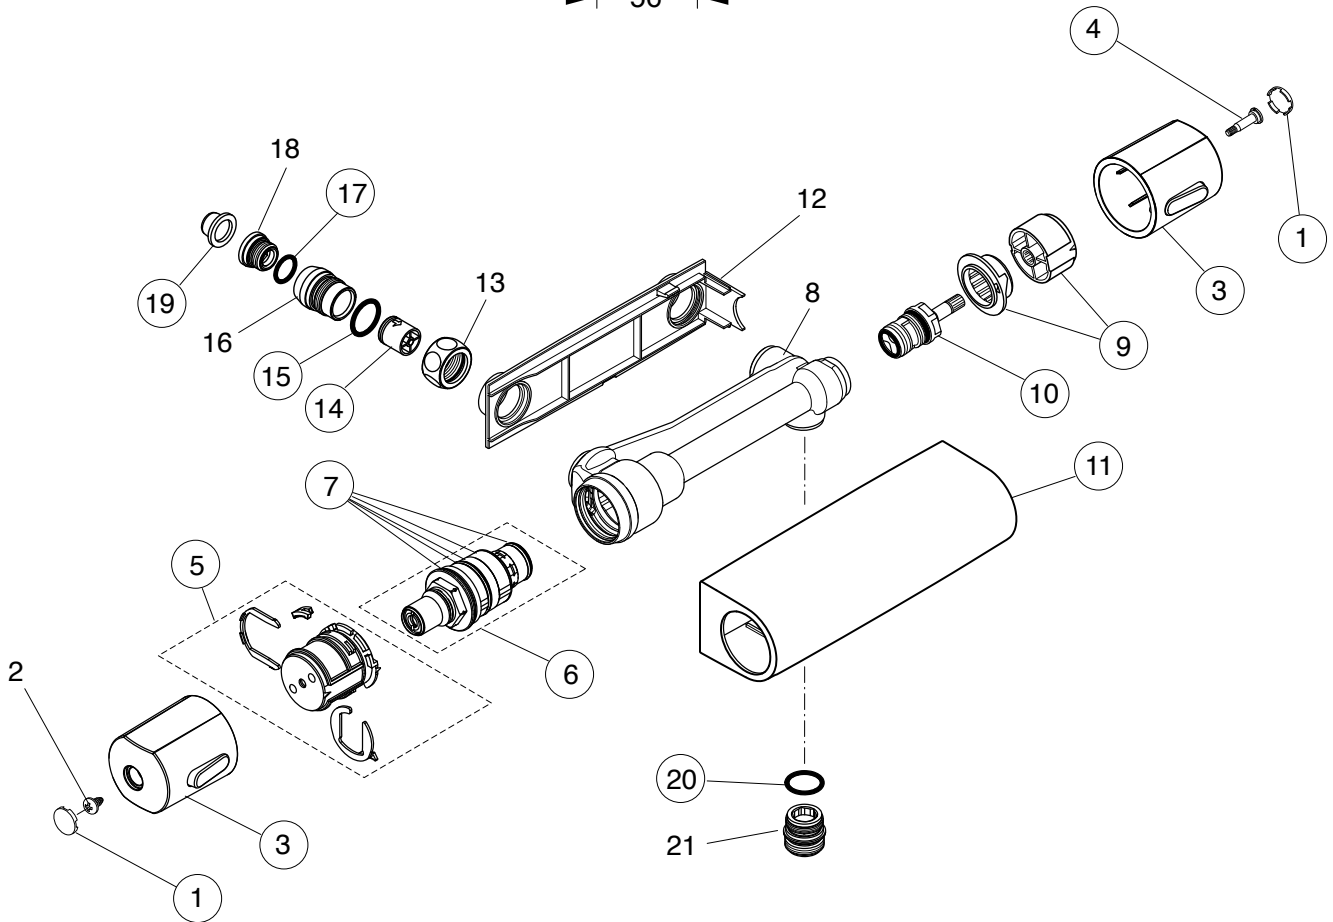

**Universal set (not all parts needed)*

Produced from: April 2008 - Dec. 2020

Shower Thermostat
chrome **A4502AA**

Pos.	Description	Part-Number	Qty.	Pos.	Description	Part-Number	Qty.
1	Cap for handle	A 962 221 NU	1 Set	13	Coupling nut G1/2 - SW24		
2	Screw Ejot PT KB50x10			14	Non-return valve DW15	A 962 594 NU	2 pcs
3	Handle for Temp. + Volume	A 962 222 AA	1 pcs	15	O - ring Ø 17 x 2	A 961 810 NU	2 pcs
4	Screw M4 L=23,5	A 962 998 NU	2 pcs	16	Seat connector M20x1 outside - M15x1,5 inside left thr.		
5	Temp. adjustment compl.	A 963 427 NU	1 Set	17	O - ring Ø 12,42 x 1,78	A 962 332 NU	2 pcs
6	Thermostatic Cartridge	F 961 044 NU	1 pcs	18	Seat M15 x 1,5 left thread		
7	Repair-Set Cartridge	A 962 230 NU	1 Set	19	Strainer (screen)	A 963 365 NU	1 pcs
8	Body for Bath/shower & Shower			20	O - ring Ø 17 x 2	A 961 810 NU	2 pcs
9	Handle insert + stopring	A 963 432 NU	1 Set	21	Nipple M20x1 - G1/2 outside		
10	Cartridge	A 861 245 NU	1 pcs				
11	Cover for Shower 120mm	A 962 224 AA	1 pcs				
12	Back plate (frame						

Produced from: April 2008

Shower Thermostat chrome **A4502AA**

Pos.	Description	Part-Number	Qty.	Pos.	Description	Part-Number	Qty.
1	Cap for handle	A 962 221 NU	1 Set	13	Coupling nut G1/2 - SW24		
2	Screw Ejot PT KB50x10			14	Non-return valve DW15	A 962 594 NU	2 pcs
3	Handle for Temp. + Volume	A 962 222 AA	1 pcs	15	O - ring Ø 17 x 2	A 961 810 NU	2 pcs
4	Screw M4 L=23,5	A 962 998 NU	2 pcs	16	Seat connector M20x1 outside - M15x1,5 inside left thr.		
5	Temp. adjustment compl.	A 963 427 NU	1 Set	17	O - ring Ø 12,42 x 1,78	A 962 332 NU	2 pcs
6	Thermostatic Cartridge	A 962 229 NU	1 pcs	18	Seat M15 x 1,5 left thread		
7	Repair-Set Cartridge	A 962 230 NU	1 Set	19	Strainer (screen)	A 963 365 NU	1 pcs
8	Body for Bath/shower & Shower			20	O - ring Ø 17 x 2	A 961 810 NU	2 pcs
9	Handle insert + stopring	A 963 432 NU	1 Set	21	Nipple M20x1 - G1/2 outside		
10	Headwork (Cartridge)	A 963 400 NU	1 pcs				
11	Cover for Shower 120mm	A 962 224 AA	1 pcs				
12	Back plate (frame)						