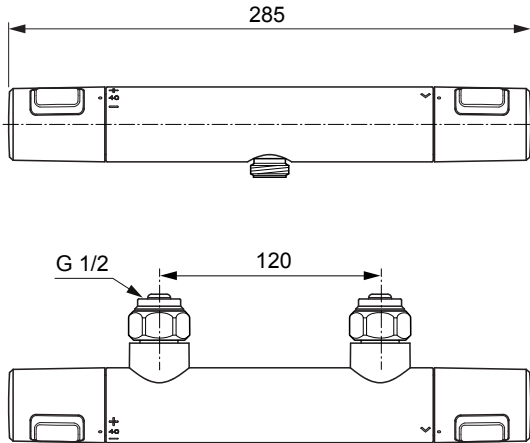

Produced from: Jan. 2021

Shower Thermostat
chrome **A4502AA**

Pos.	Description	Part-Number	Qty.	Pos.	Description	Part-Number	Qty.
1	Handle cpl.	A 861 370 AA	1 Set				
2	Thermostatic Cartridge cpl.	A 861 371 NU	1 pcs				
3	Stopping	A 861 373 NU	1 pcs				
4	Cartridge G1/2 180° cpl.	A 861 245 NU*	1 Set				
5	Nipple G1/2 outside cpl.	A 861 374 NU	1 Set				
6	Non-return valve	A 861 498 NU	1 Set				
7	Fibre ring	A 961 139 NU	1 pcs				
8	Sieve insert	A 963 365 NU	1 pcs				

**Universal set (not all parts needed)*

Produced from: April 2008 - Dec. 2020

Shower Thermostat
chrome **A4502AA**

Pos.	Description	Part-Number	Qty.	Pos.	Description	Part-Number	Qty.
1	Cap for handle	A 962 221 NU	1 Set	13	Coupling nut G1/2 - SW24		
2	Screw Ejot PT KB50x10			14	Non-return valve DW15	A 962 594 NU	2 pcs
3	Handle for Temp. + Volume	A 962 222 AA	1 pcs	15	O - ring Ø 17 x 2	A 961 810 NU	2 pcs
4	Screw M4 L=23,5	A 962 998 NU	2 pcs	16	Seat connector M20x1 outside - M15x1,5 inside left thr.		
5	Temp. adjustment compl.	A 963 427 NU	1 Set	17	O - ring Ø 12,42 x 1,78	A 962 332 NU	2 pcs
6	Thermostatic Cartridge	F 961 044 NU	1 pcs	18	Seat M15 x 1,5 left thread		
7	Repair-Set Cartridge	A 962 230 NU	1 Set	19	Strainer (screen)	A 963 365 NU	1 pcs
8	Body for Bath/shower & Shower			20	O - ring Ø 17 x 2	A 961 810 NU	2 pcs
9	Handle insert + stopring	A 963 432 NU	1 Set	21	Nipple M20x1 - G1/2 outside		
10	Cartridge	A 861 245 NU	1 pcs				
11	Cover for Shower 120mm	A 962 224 AA	1 pcs				
12	Back plate (frame						