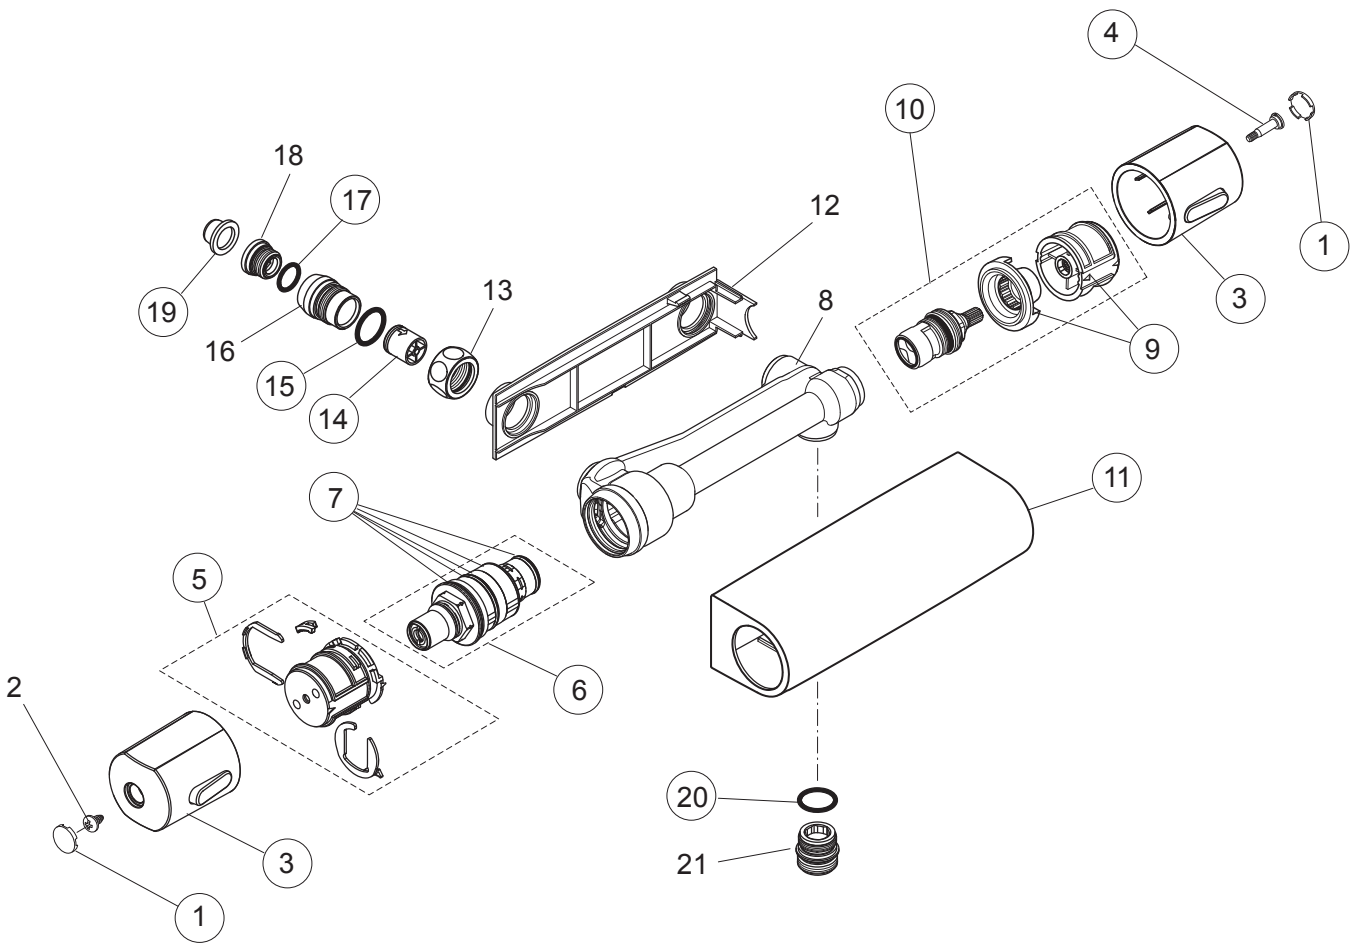

Produced from: Jan. 2021

Shower Thermostat
chrome **A4502AA**

Pos.	Description	Part-Number	Qty.	Pos.	Description	Part-Number	Qty.
1	Handle cpl.	A 861 370 AA	1 Set				
2	Thermostatic Cartridge cpl.	A 861 371 NU	1 pcs				
3	Stopping	A 861 373 NU	1 pcs				
4	Cartridge G1/2 180° cpl.	A 861 245 NU*	1 Set				
5	Nipple G1/2 outside cpl.	A 861 374 NU	1 Set				
6	Non-return valve	A 861 498 NU	1 Set				
7	Fibre ring	A 961 139 NU	1 pcs				
8	Sieve insert	A 963 365 NU	1 pcs				

**Universal set (not all parts needed)*

Produced from: April 2008 - Dec. 2020

Shower Thermostat
chrome **A4502AA**

Pos.	Description	Part-Number	Qty.	Pos.	Description	Part-Number	Qty.
1	Cap for handle	A 962 221 NU	1 Set	13	Coupling nut G1/2 - SW24		
2	Screw Ejot PT KB50x10			14	Non-return valve DW15	A 962 594 NU	2 pcs
3	Handle for Temp. + Volume	A 962 222 AA	1 pcs	15	O - ring Ø 17 x 2	A 961 810 NU	2 pcs
4	Screw M4 L=23,5	A 962 998 NU	2 pcs	16	Seat connector M20x1 outside - M15x1,5 inside left thr.		
5	Temp. adjustment compl.	A 963 427 NU	1 Set	17	O - ring Ø 12,42 x 1,78	A 962 332 NU	2 pcs
6	Thermostatic Cartridge	F 961 044 NU	1 pcs	18	Seat M15 x 1,5 left thread		
7	Repair-Set Cartridge	A 962 230 NU	1 Set	19	Strainer (screen)	A 963 365 NU	1 pcs
8	Body for Bath/shower & Shower			20	O - ring Ø 17 x 2	A 961 810 NU	2 pcs
9	Handle insert + stopring	A 963 432 NU	1 Set	21	Nipple M20x1 - G1/2 outside		
10	Cartridge	A 861 245 NU	1 pcs				
11	Cover for Shower 120mm	A 962 224 AA	1 pcs				
12	Back plate (frame						