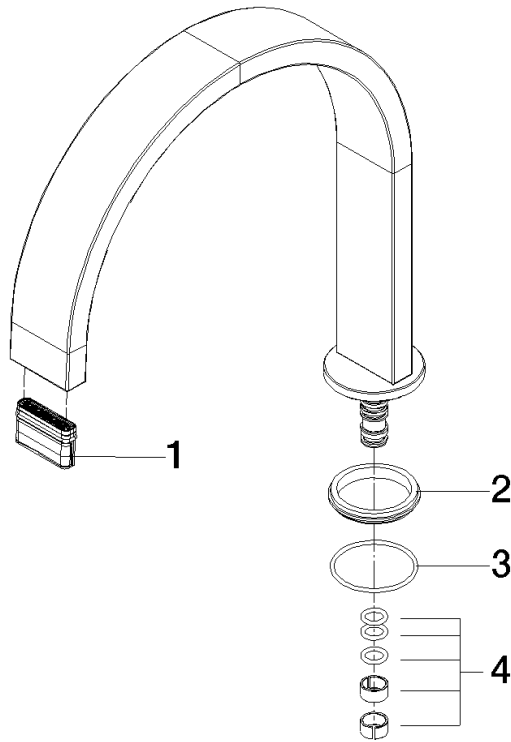

Spout 200 mm, 5,68 l/min. - Brushed Durabron (23kt Gold)

SPARE PARTS

90 28 22 332 01

Spout 200 mm, 5,68 l/min. - Brushed Durabronz (23kt Gold)

SPARE PARTS

90 28 22 332 01

90 28 22 332 01

Parts for other finishes can be found here: [Chrome](#)

### Spare parts list

No.	Item Number	Name	Quantity used	Delivery time
1	90 29 03 109 00 90	Aerator insert 5,7 l/min. -	1.00	14
2	90 30 11 285 00 90	Disc Ø 41 x 4,5 mm -	1.00	14
3	90 14 10 500 00 90	O-Ring EPDM 70 34,65 x 1,78 mm -	1.00	14
4	90 28 10 184 00 90	Seal set for spout -	1.00	14