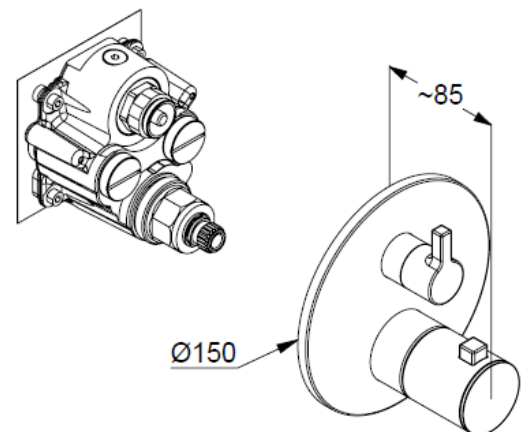

Maßzeichnung/ Dimensional drawing