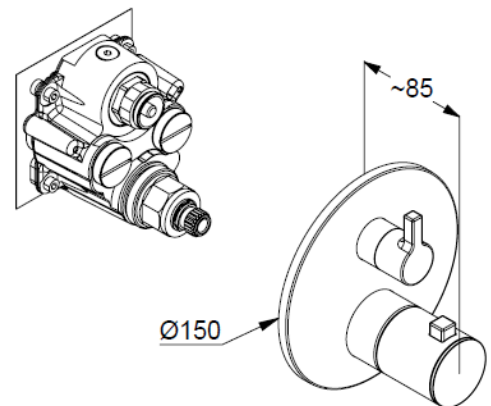

Technische Daten/ Technical Data

KLUDI NOVA FONTE

concealed thermostatic shower mixer
trim set with functional unit
Style: Puristic

Ref.: 208853915

Finishes:
39 matt black

Product description

Manufacturer KLUDI GmbH & Co. KG

Typ: KLUDI NOVA FONTE

concealed thermostatic shower mixer
trim set with functional unit

Ref.: 208853915

concealed thermostatic shower mixer
trim set without pre-installation set
pre installation set KLUDI SLIM.BOXX Ref.: 88022
wall mounted
trim set with functional unit
with ceramic shut-off valve 90°
temperature handle with hot water safety at 40°C
flow rate at 3 bar 28 l/min.
with integrated back flow preventer

Produktabbildung/ Product picture

Maßzeichnung/ Dimensional drawing

Durchfluss/ Flow rate