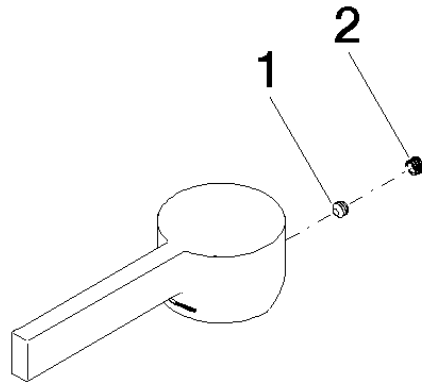

## Lever - Brushed Nickel

SPARE PARTS

90 20 21 001 00

	Brushed Nickel	90 20 21 001 00-70
	Chrome	90 20 21 001 00-00
	Soft Black	90 20 21 001 00-69

## Lever - Brushed Nickel

SPARE PARTS

---

90 20 21 001 00

## Lever - Brushed Nickel

SPARE PARTS

---

90 20 21 001 00

90 20 21 001 00

Parts for other finishes can be found here: [Chrome](#)

### Spare parts list

No.	Item Number	Name	Quantity used	Delivery time
1	90 31 11 063 00 90	Mounting Threaded pin with hexagon socket with cup point M5 x 4 mm -	1.00	14
2	90 31 20 109 00 90	Plug -	1.00	14