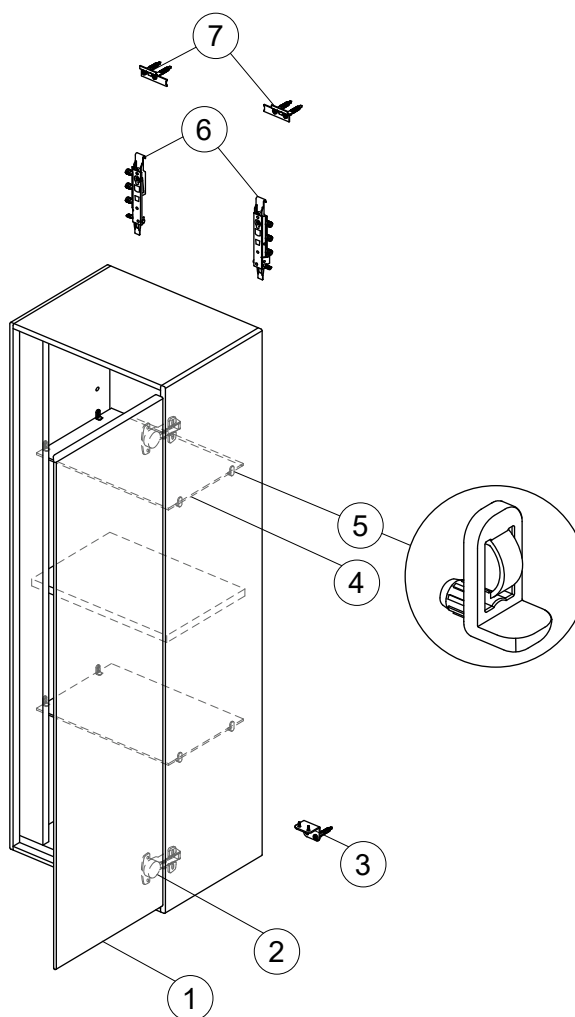

Item	Description	Colour/Finish		Code No.	Quantity
		Outside Finish	Accent Finish		
1	Half column door panel (No hinge)	B2 - Glossy White KN - Glossy White EQ - Glossy Light Grey PS - Wood Light Grey UK - Wood Light Brown VY - Matt Dark Brown	Matt White Matt Light Grey Matt White Matt White Matt Light Brown Matt White	EF685B2 EF685B2 EF685EQ EF685PS EF685UK EF685VY	1
2	Hinge KIT for door SC HO BLUM 71B3680 (Soft close hinge and plate)			TV64067	1 + 1
3	Safety KIT (Brackets, screws, plugs)			TV38767	12
4	Glass shelf 230			EF686RQ	1
5	Glass shelf holder KIT	Transparent plastic		EF68767	4
6	Hanging brackets KIT 2			RV11967	Pair
7	Wall fixation KIT 2			RV11867	10

Item	Description	Colour/Finish		Code No.	Quantity
		Outside Finish	Accent Finish		
1	Half column door panel (No hinge)	B2 - Glossy White KN - Glossy White EQ - Glossy Light Gray PS - Wood Light Gray UK - Wood Light Brown VY - Matt Dark Brown	Matt White Matt Light Gray Matt White Matt White Matt Light Brown Matt White	EF579B2 EF579B2 EF579EQ EF579PS EF579UK EF579VY	1
2	Hinge KIT for door (Soft close hinge and plate)			EF58167	1 + 1
3	Safety KIT (Brackets, screws, plugs)			EF53967	10
4	Glass shelf 230			EF580RQ	1
5	Shelf holder KIT			CV197AA	4
6	Hanging brackets KIT Column			EF58267	Pair
7	Wall fixation KIT Column			CV21267	10