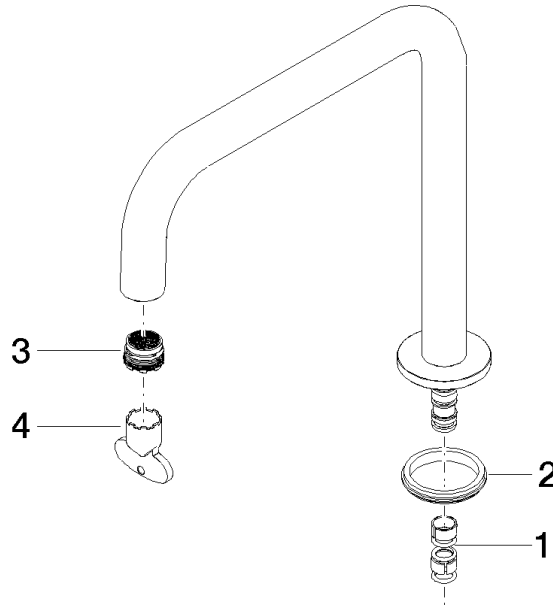

Spout 200 mm, 8 l/min. - Chrome

SPARE PARTS

---

90 28 22 334 00

Spout 200 mm, 8 l/min. - Chrome

SPARE PARTS

---

90 28 22 334 00

### Spare parts list

No.	Item Number	Name	Quantity used	Delivery time
1	90 28 10 184 00 90	Seal set for spout -	1.00	14
2	90 30 11 285 00 90	Disc Ø 41 x 4,5 mm -	1.00	14
3	90 29 03 132 00 90	Aerator insert M18.5 x 1 -	1.00	14
4	90 30 09 028 00 90	Spanner -	1.00	14