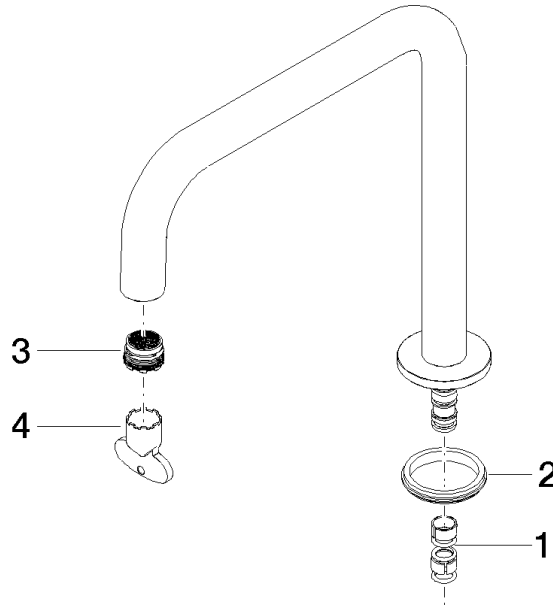

Spout 200 mm, 8 l/min. - Brushed Platinum

SPARE PARTS

90 28 22 334 00

Spout 200 mm, 8 l/min. - Brushed Platinum

SPARE PARTS

90 28 22 334 00

90 28 22 334 00

Parts for other finishes can be found here: [Chrome](#)

Spare parts list

No.	Item Number	Name	Quantity used	Delivery time
1	90 28 10 184 00 90	Seal set for spout -	1.00	14
3	90 29 03 132 00 90	Aerator insert M18.5 x 1 -	1.00	14
2	90 30 11 285 00 90	Disc Ø 41 x 4,5 mm -	1.00	14
4	90 30 09 028 00 90	Spanner -	1.00	14