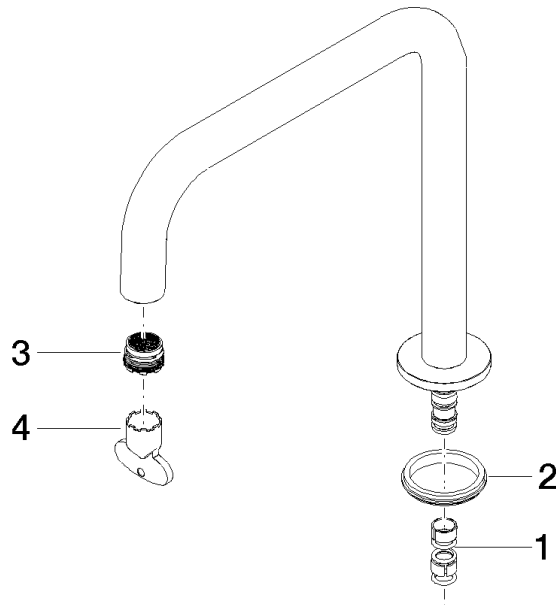

Spout 200 mm, 8 l/min. - Platinum

SPARE PARTS

---

90 28 22 334 00

Spout 200 mm, 8 l/min. - Platinum

SPARE PARTS

90 28 22 334 00

90 28 22 334 00

### Spare parts list

No.	Item Number	Name	Quantity used	Delivery time
2	90 30 11 285 00 90	Disc Ø 41 x 4,5 mm -	1.00	14
3	90 29 03 132 00 90	Aerator insert M18.5 x 1 -	1.00	14
1	90 28 10 184 00 90	Seal set for spout -	1.00	14
4	90 30 09 028 00 90	Spanner -	1.00	14