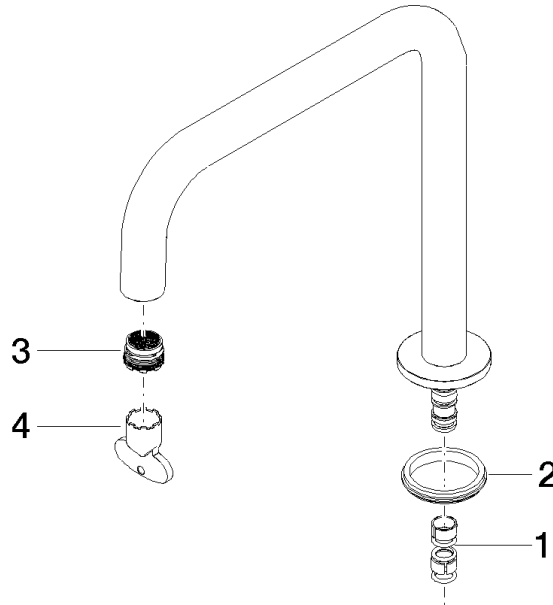

Spout 200 mm, 8 l/min. - Durabron (23kt Gold)

SPARE PARTS

90 28 22 334 00

Spout 200 mm, 8 l/min. - Durabronz (23kt Gold)

SPARE PARTS

90 28 22 334 00

90 28 22 334 00

Parts for other finishes can be found here: [Chrome](#)

Spare parts list

No.	Item Number	Name	Quantity used	Delivery time
1	90 28 10 184 00 90	Seal set for spout -	1.00	14
4	90 30 09 028 00 90	Spanner -	1.00	14
3	90 29 03 132 00 90	Aerator insert M18.5 x 1 -	1.00	14
2	90 30 11 285 00 90	Disc Ø 41 x 4,5 mm -	1.00	14