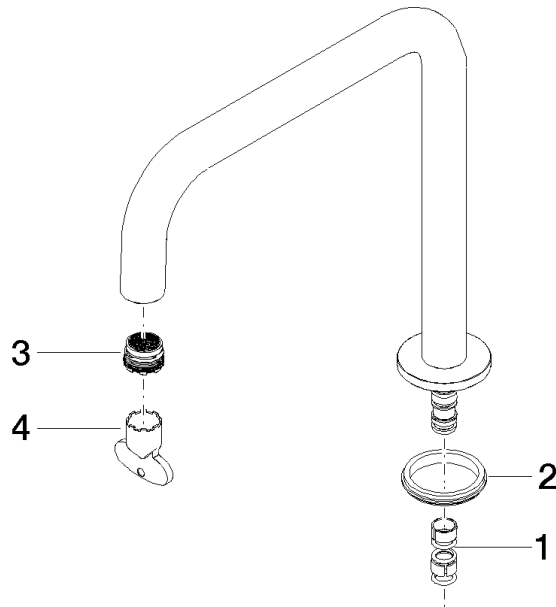

Spout 200 mm, 8 l/min. - Dark Chrome

SPARE PARTS

90 28 22 334 00

Spout 200 mm, 8 l/min. - Dark Chrome

SPARE PARTS

90 28 22 334 00

90 28 22 334 00

Parts for other finishes can be found here: [Chrome](#)

Spare parts list

No.	Item Number	Name	Quantity used	Delivery time
4	90 30 09 028 00 90	Spanner -	1.00	14
1	90 28 10 184 00 90	Seal set for spout -	1.00	14
3	90 29 03 132 00 90	Aerator insert M18.5 x 1 -	1.00	14
2	90 30 11 285 00 90	Disc Ø 41 x 4,5 mm -	1.00	14