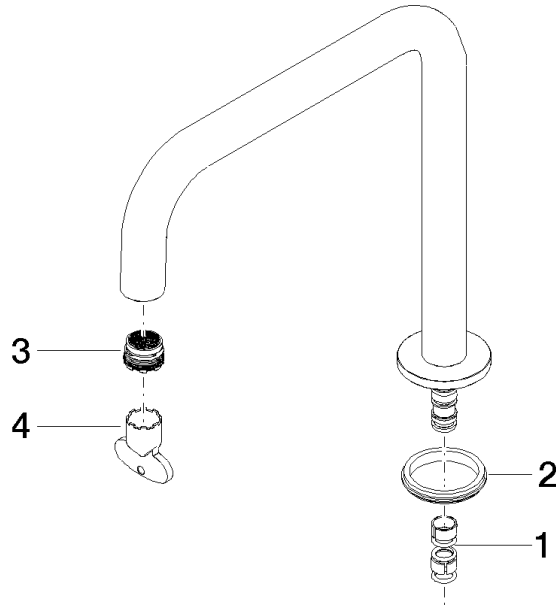

Spout 200 mm, 8 l/min. - Brushed Durabronze (23kt Gold)

SPARE PARTS

90 28 22 334 00

	Brushed Durabronze (23kt Gold)	90 28 22 334 00-28
	Chrome	90 28 22 334 00-00
	Brushed Platinum	90 28 22 334 00-06
	Platinum	90 28 22 334 00-08
	Durabronze (23kt Gold)	90 28 22 334 00-09
	Dark Chrome	90 28 22 334 00-19
	Matte Black	90 28 22 334 00-33
	Brushed Bronze (PVD)	90 28 22 334 00-42
	Brushed Champagne (22kt Gold)	90 28 22 334 00-46
	Champagne (22kt Gold)	90 28 22 334 00-47
	Brushed Chrome	90 28 22 334 00-93
	Brushed Dark Platinum	90 28 22 334 00-99

Spout 200 mm, 8 l/min. - Brushed Durabronz (23kt Gold)

SPARE PARTS

90 28 22 334 00

Spout 200 mm, 8 l/min. - Brushed Durabronz (23kt Gold)

SPARE PARTS

90 28 22 334 00

90 28 22 334 00

Parts for other finishes can be found here: [Chrome](#)

Spare parts list

No.	Item Number	Name	Quantity used	Delivery time
3	90 29 03 132 00 90	Aerator insert M18.5 x 1 -	1.00	14
4	90 30 09 028 00 90	Spanner -	1.00	14
1	90 28 10 184 00 90	Seal set for spout -	1.00	14
2	90 30 11 285 00 90	Disc Ø 41 x 4,5 mm -	1.00	14