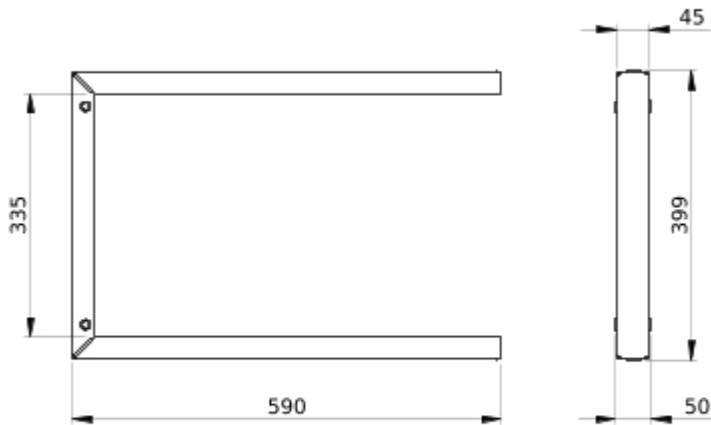

Complementair

beschrijving behuizing/ cel	Cel
Quantity per set	Set van 2
materiaal	Staal
height	50 mm
width	395 mm
depth	590 mm
net weight	5,82 kg
colour	Natuurlijk

Verpakkingseenheid

Unit Type of Package 1	PCE
Number of Units in Package 1	1
Package 1 Height	5,5 cm
Package 1 Width	44,0 cm
Package 1 Length	63,0 cm
Package 1 Weight	5,932 kg
Unit Type of Package 2	P12
Number of Units in Package 2	28
Package 2 Height	82,0 cm
Package 2 Width	80,0 cm
Package 2 Length	120,0 cm
Package 2 Weight	177,5 kg

Terugname

No

Technical Illustration

Dimensions

- All dimensions are approximate and are in
- Also see technical documentation.