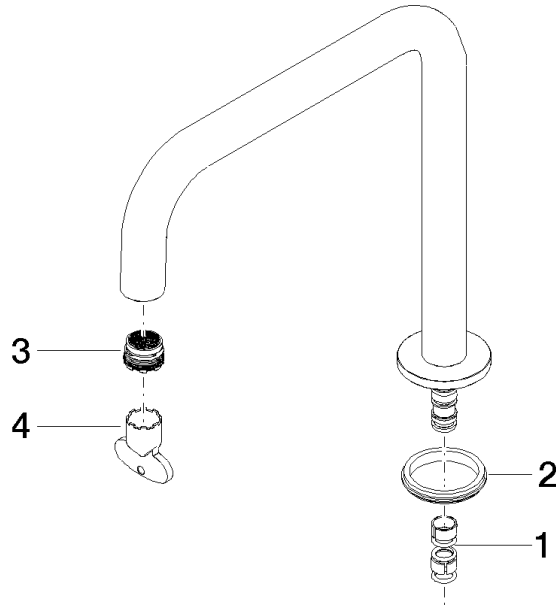

Spout 200 mm, 8 l/min. - Brushed Champagne (22kt Gold)

SPARE PARTS

90 28 22 334 00

	Brushed Champagne (22kt Gold)	90 28 22 334 00-46
	Chrome	90 28 22 334 00-00
	Brushed Platinum	90 28 22 334 00-06
	Platinum	90 28 22 334 00-08
	Durabronze (23kt Gold)	90 28 22 334 00-09
	Dark Chrome	90 28 22 334 00-19
	Brushed Durabronze (23kt Gold)	90 28 22 334 00-28
	Matte Black	90 28 22 334 00-33
	Brushed Bronze (PVD)	90 28 22 334 00-42
	Champagne (22kt Gold)	90 28 22 334 00-47
	Brushed Chrome	90 28 22 334 00-93
	Brushed Dark Platinum	90 28 22 334 00-99

Spout 200 mm, 8 l/min. - Brushed Champagne (22kt Gold)

SPARE PARTS

90 28 22 334 00

Spout 200 mm, 8 l/min. - Brushed Champagne (22kt Gold)

SPARE PARTS

90 28 22 334 00

90 28 22 334 00

Parts for other finishes can be found here: [Chrome](#)

Spare parts list

No.	Item Number	Name	Quantity used	Delivery time
4	90 30 09 028 00 90	Spanner -	1.00	14
1	90 28 10 184 00 90	Seal set for spout -	1.00	14
3	90 29 03 132 00 90	Aerator insert M18.5 x 1 -	1.00	14
2	90 30 11 285 00 90	Disc Ø 41 x 4,5 mm -	1.00	14