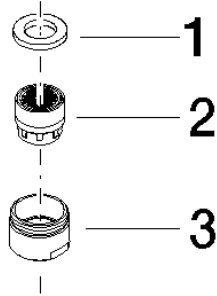

SPARE PARTS

90 23 01 022 00

Aerator M18x1-AG - Chrome

SPARE PARTS

90 23 01 022 00

90 23 01 022 00

Parts for other
finishes can be found
here: Brushed
Platinum

Spare parts list

No.	Item Number	Name	Quantity used	Delivery time
1	90 14 05 020 00 90	Washer 16,7 x 10,0 x 2,0 mm -	1.00	14
2	90 29 03 057 00 90	Aerator insert M18x1 - 1.8gpm -	1.00	14
3	09 23 01 022-00	Aerator sleeve Ø 18,5 x 13 mm - Chrome	1.00	20