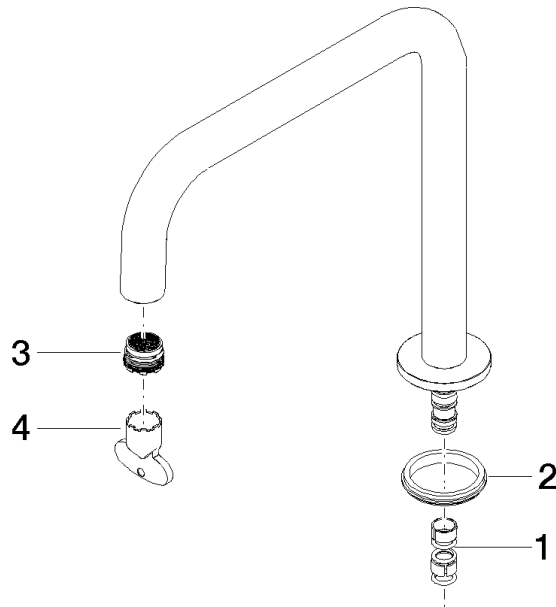

Spout 200 mm, 8 l/min. - Brushed Chrome

SPARE PARTS

---

90 28 22 334 00

Spout 200 mm, 8 l/min. - Brushed Chrome

SPARE PARTS

---

90 28 22 334 00

90 28 22 334 00

Parts for other finishes can be found here: [Chrome](#)

### Spare parts list

No.	Item Number	Name	Quantity used	Delivery time
2	90 30 11 285 00 90	Disc Ø 41 x 4,5 mm -	1.00	14
3	90 29 03 132 00 90	Aerator insert M18.5 x 1 -	1.00	14
4	90 30 09 028 00 90	Spanner -	1.00	14
1	90 28 10 184 00 90	Seal set for spout -	1.00	14