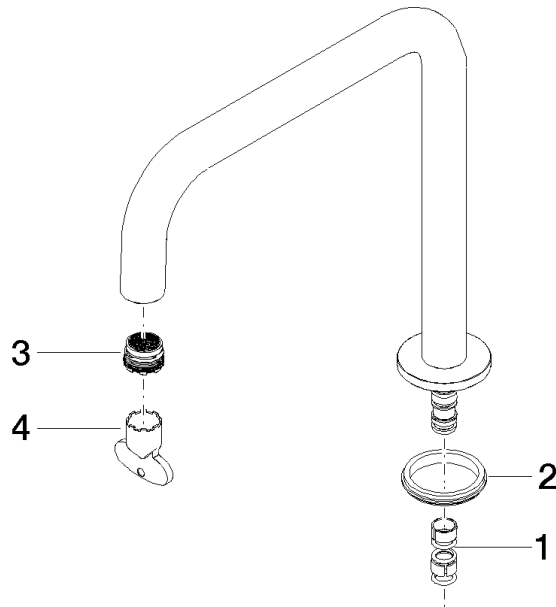

Spout 200 mm, 8 l/min. - Brushed Dark Platinum

SPARE PARTS

90 28 22 334 00

	Brushed Dark Platinum	90 28 22 334 00-99
	Chrome	90 28 22 334 00-00
	Brushed Platinum	90 28 22 334 00-06
	Platinum	90 28 22 334 00-08
	Durabronze (23kt Gold)	90 28 22 334 00-09
	Dark Chrome	90 28 22 334 00-19
	Brushed Durabronze (23kt Gold)	90 28 22 334 00-28
	Matte Black	90 28 22 334 00-33
	Brushed Bronze (PVD)	90 28 22 334 00-42
	Brushed Champagne (22kt Gold)	90 28 22 334 00-46
	Champagne (22kt Gold)	90 28 22 334 00-47
	Brushed Chrome	90 28 22 334 00-93

Spout 200 mm, 8 l/min. - Brushed Dark Platinum

SPARE PARTS

90 28 22 334 00

Spout 200 mm, 8 l/min. - Brushed Dark Platinum

SPARE PARTS

90 28 22 334 00

90 28 22 334 00

Parts for other finishes can be found here: [Chrome](#)

Spare parts list

No.	Item Number	Name	Quantity used	Delivery time
2	90 30 11 285 00 90	Disc Ø 41 x 4,5 mm -	1.00	14
1	90 28 10 184 00 90	Seal set for spout -	1.00	14
4	90 30 09 028 00 90	Spanner -	1.00	14
3	90 29 03 132 00 90	Aerator insert M18.5 x 1 -	1.00	14