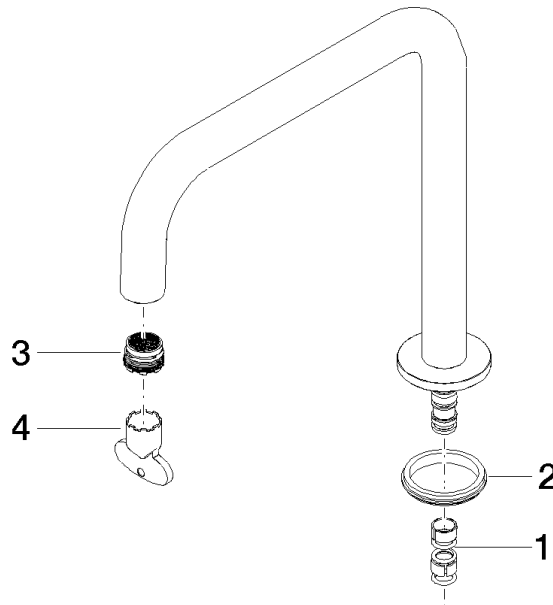

Spout 200 mm, 5,68 l/min. - Chrome

SPARE PARTS

90 28 22 334 01

Spout 200 mm, 5,68 l/min. - Chrome

SPARE PARTS

90 28 22 334 01

90 28 22 334 01

Parts for other finishes can be found here: Brushed Platinum

Spare parts list

No.	Item Number	Name	Quantity used	Delivery time
4	90 30 09 028 00 90	Spanner -	1.00	14
2	90 30 11 285 00 90	Disc Ø 41 x 4,5 mm -	1.00	14
3	90 29 03 131 00 90	Aerator insert -	1.00	14
1	90 28 10 184 00 90	Seal set for spout -	1.00	14