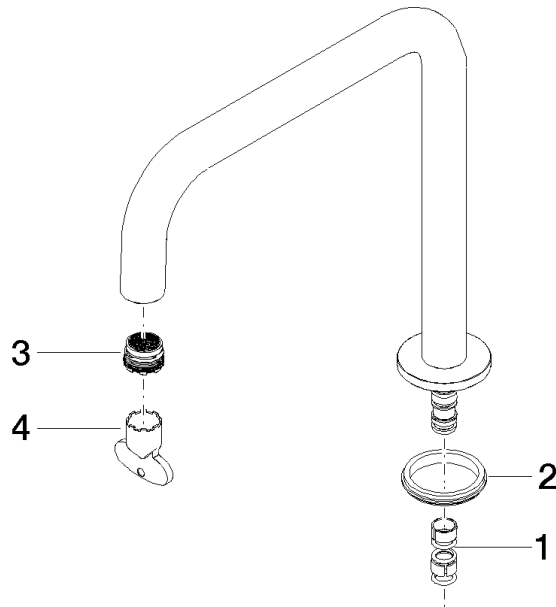

Spout 200 mm, 5,68 l/min. - Brushed Platinum

SPARE PARTS

90 28 22 334 01

Spout 200 mm, 5,68 l/min. - Brushed Platinum

SPARE PARTS

90 28 22 334 01

90 28 22 334 01

Parts for other finishes can be found here: [Chrome](#)

### Spare parts list

No.	Item Number	Name	Quantity used	Delivery time
4	90 30 09 028 00 90	Spanner -	1.00	14
1	90 28 10 184 00 90	Seal set for spout -	1.00	14
2	90 30 11 285 00 90	Disc Ø 41 x 4,5 mm -	1.00	14
3	90 29 03 131 00 90	Aerator insert -	1.00	14