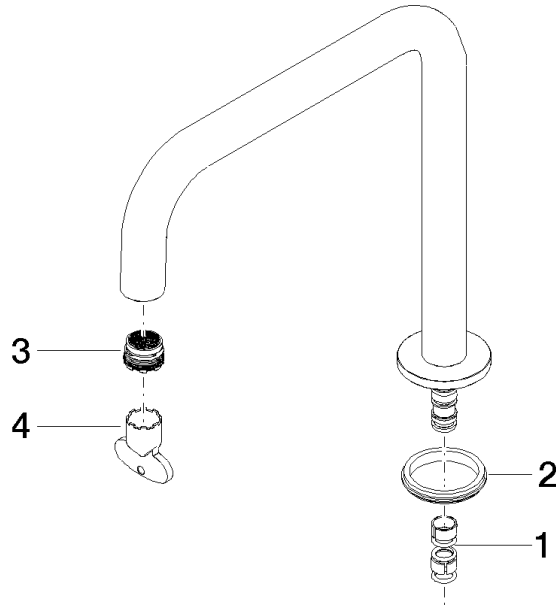

Spout 200 mm, 5,68 l/min. - Durabron (23kt Gold)

SPARE PARTS

90 28 22 334 01

Spout 200 mm, 5,68 l/min. - Durabron (23kt Gold)

SPARE PARTS

90 28 22 334 01

90 28 22 334 01

Parts for other finishes can be found here: [Chrome](#)

Spare parts list

No.	Item Number	Name	Quantity used	Delivery time
1	90 28 10 184 00 90	Seal set for spout -	1.00	14
4	90 30 09 028 00 90	Spanner -	1.00	14
3	90 29 03 131 00 90	Aerator insert -	1.00	14
2	90 30 11 285 00 90	Disc Ø 41 x 4,5 mm -	1.00	14