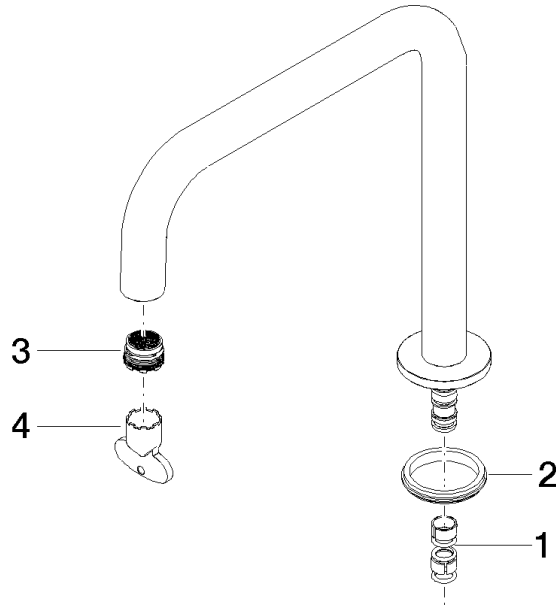

Spout 200 mm, 5,68 l/min. - Dark Chrome

SPARE PARTS

---

90 28 22 334 01

Spout 200 mm, 5,68 l/min. - Dark Chrome

SPARE PARTS

---

90 28 22 334 01

90 28 22 334 01

Parts for other finishes can be found here: [Chrome](#)

### Spare parts list

No.	Item Number	Name	Quantity used	Delivery time
1	90 28 10 184 00 90	Seal set for spout -	1.00	14
3	90 29 03 131 00 90	Aerator insert -	1.00	14
2	90 30 11 285 00 90	Disc Ø 41 x 4,5 mm -	1.00	14
4	90 30 09 028 00 90	Spanner -	1.00	14