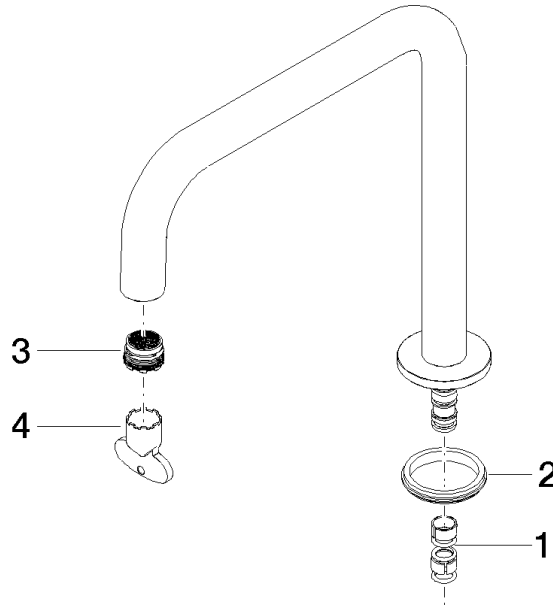

**Spout 200 mm, 5,68 l/min. - Brushed Durabronz (23kt Gold)**

SPARE PARTS

90 28 22 334 01

	Brushed Durabronz (23kt Gold)	90 28 22 334 01-28
	Chrome	90 28 22 334 01-00
	Brushed Platinum	90 28 22 334 01-06
	Platinum	90 28 22 334 01-08
	Durabronz (23kt Gold)	90 28 22 334 01-09
	Dark Chrome	90 28 22 334 01-19
	Matte Black	90 28 22 334 01-33
	Brushed Bronze (PVD)	90 28 22 334 01-42
	Brushed Champagne (22kt Gold)	90 28 22 334 01-46
	Champagne (22kt Gold)	90 28 22 334 01-47
	Brushed Chrome	90 28 22 334 01-93
	Brushed Dark Platinum	90 28 22 334 01-99

Spout 200 mm, 5,68 l/min. - Brushed Durabron (23kt Gold)

SPARE PARTS

90 28 22 334 01

Spout 200 mm, 5,68 l/min. - Brushed Durabronz (23kt Gold)

SPARE PARTS

90 28 22 334 01

90 28 22 334 01

Parts for other finishes can be found here: [Chrome](#)

### Spare parts list

No.	Item Number	Name	Quantity used	Delivery time
1	90 28 10 184 00 90	Seal set for spout -	1.00	14
4	90 30 09 028 00 90	Spanner -	1.00	14
3	90 29 03 131 00 90	Aerator insert -	1.00	14
2	90 30 11 285 00 90	Disc Ø 41 x 4,5 mm -	1.00	14