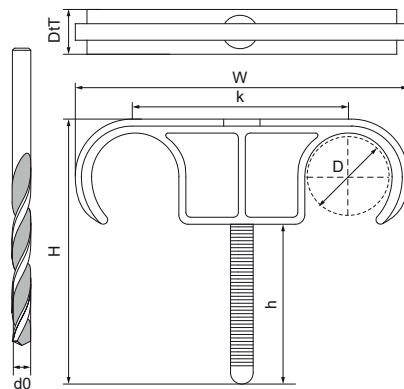

Walraven Plug Clamp Double

(01518)

for floor pipe

Features & benefits

- to fix pipe-in-pipe pipes before casting top floor layer
- material: PA (polyamide)

Product Number	Outside Pipe Diameter	Heart To Heart Distance	Total Height	Total Width	Total Depth	Maximum Number of Tubes	Drill Hole Diameter	Height
Reference Letter	D	k	H	W	DtT		d0	h
Unit description	mm	mm	mm	mm	mm		mm	mm
3911220	14 - 20	32	48	51	10	2	6	30
3911225	20 - 25	46	60	77	10	2	6	35