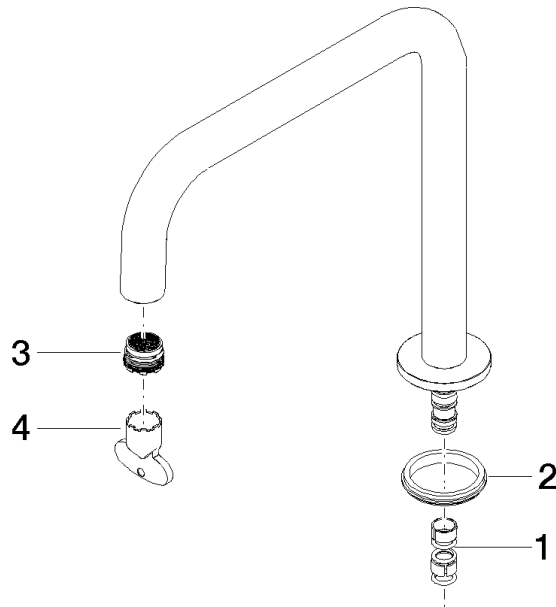

90 28 22 334 01

	Brushed Bronze (PVD)	90 28 22 334 01-42
	Chrome	90 28 22 334 01-00
	Brushed Platinum	90 28 22 334 01-06
	Platinum	90 28 22 334 01-08
	Durabronze (23kt Gold)	90 28 22 334 01-09
	Dark Chrome	90 28 22 334 01-19
	Brushed Durabronze (23kt Gold)	90 28 22 334 01-28
	Matte Black	90 28 22 334 01-33
	Brushed Champagne (22kt Gold)	90 28 22 334 01-46
	Champagne (22kt Gold)	90 28 22 334 01-47
	Brushed Chrome	90 28 22 334 01-93
	Brushed Dark Platinum	90 28 22 334 01-99

Spout 200 mm, 5,68 l/min. - Brushed Bronze (PVD)

SPARE PARTS

90 28 22 334 01

Spout 200 mm, 5,68 l/min. - Brushed Bronze (PVD)

SPARE PARTS

90 28 22 334 01

90 28 22 334 01

Parts for other finishes can be found here: [Chrome](#)

Spare parts list

No.	Item Number	Name	Quantity used	Delivery time
4	90 30 09 028 00 90	Spanner -	1.00	14
2	90 30 11 285 00 90	Disc Ø 41 x 4,5 mm -	1.00	14
3	90 29 03 131 00 90	Aerator insert -	1.00	14
1	90 28 10 184 00 90	Seal set for spout -	1.00	14