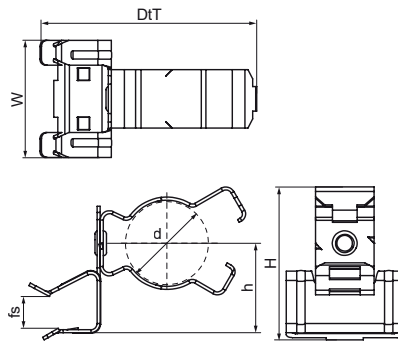

Walraven Britclips® FC ICC

(J0520)

for flange

Features & benefits

- for a solid fixing to steel construction without the need for welding or drilling
- suitable for pipe or cable fixing horizontal, vertical or crossed with respect to the flange
- conduit clip swivels 360°
- conduit clip with jaw locking (use pliers to lock)
- material: spring steel (type CS70)
- surface treatment: Delta-Tone 9000 (480 hours)

Product Number	Total Height	Total Width	Total Depth	Maximum Allowed Load Faz
Reference letter	H	W	DtT	Fa,z
Unit description	mm	mm	mm	N
50121709	39	38	65	250
50121716	45	38	65	250
50121720	50	38	65	250
50122404	36	28	63	450
50122409	42	38	70	450
50122416	47	38	70	450
50122420	53	38	70	450
50122430	58	38	70	450
50122609	42	38	70	450
50122616	48	38	70	450
50122620	53	38	70	450
50122630	59	38	70	450
50123209	44	38	78	450
50123216	50	38	78	450
50123220	55	38	78	450
50123230	61	38	78	450
50124016	58	38	89	450
50124020	63	38	89	450
50124030	69	38	89	450