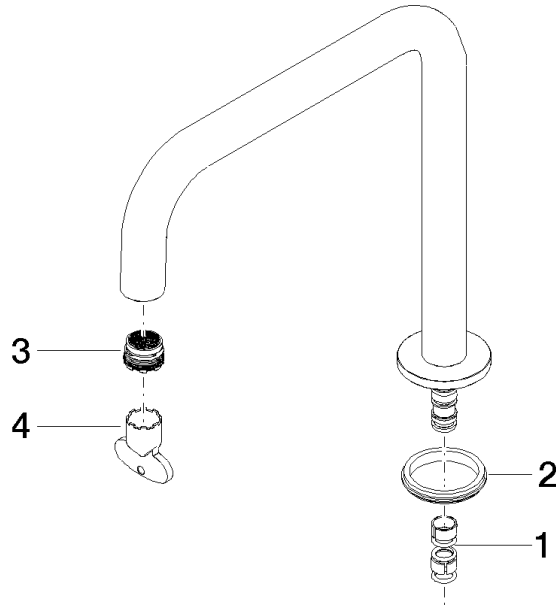

Spout 200 mm, 5,68 l/min. - Brushed Champagne (22kt Gold)

SPARE PARTS

90 28 22 334 01

	Brushed Champagne (22kt Gold)	90 28 22 334 01-46
	Chrome	90 28 22 334 01-00
	Brushed Platinum	90 28 22 334 01-06
	Platinum	90 28 22 334 01-08
	Durabronze (23kt Gold)	90 28 22 334 01-09
	Dark Chrome	90 28 22 334 01-19
	Brushed Durabronze (23kt Gold)	90 28 22 334 01-28
	Matte Black	90 28 22 334 01-33
	Brushed Bronze (PVD)	90 28 22 334 01-42
	Champagne (22kt Gold)	90 28 22 334 01-47
	Brushed Chrome	90 28 22 334 01-93
	Brushed Dark Platinum	90 28 22 334 01-99

Spout 200 mm, 5,68 l/min. - Brushed Champagne (22kt Gold)

SPARE PARTS

90 28 22 334 01

Spout 200 mm, 5,68 l/min. - Brushed Champagne (22kt Gold)

SPARE PARTS

90 28 22 334 01

90 28 22 334 01

Parts for other finishes can be found here: [Chrome](#)

Spare parts list

No.	Item Number	Name	Quantity used	Delivery time
1	90 28 10 184 00 90	Seal set for spout -	1.00	14
2	90 30 11 285 00 90	Disc Ø 41 x 4,5 mm -	1.00	14
3	90 29 03 131 00 90	Aerator insert -	1.00	14
4	90 30 09 028 00 90	Spanner -	1.00	14