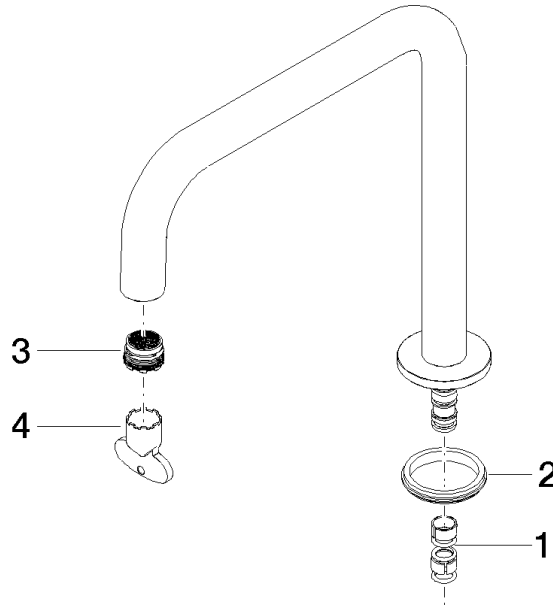

Spout 200 mm, 5,68 l/min. - Brushed Chrome

SPARE PARTS

90 28 22 334 01

Spout 200 mm, 5,68 l/min. - Brushed Chrome

SPARE PARTS

90 28 22 334 01

90 28 22 334 01

Parts for other finishes can be found here: [Chrome](#)

Spare parts list

No.	Item Number	Name	Quantity used	Delivery time
3	90 29 03 131 00 90	Aerator insert -	1.00	14
2	90 30 11 285 00 90	Disc Ø 41 x 4,5 mm -	1.00	14
4	90 30 09 028 00 90	Spanner -	1.00	14
1	90 28 10 184 00 90	Seal set for spout -	1.00	14