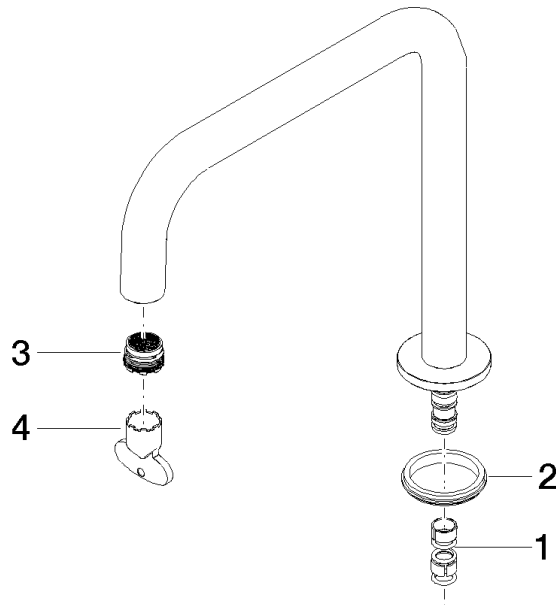

90 28 22 334 01

	Brushed Dark Platinum	90 28 22 334 01-99
	Chrome	90 28 22 334 01-00
	Brushed Platinum	90 28 22 334 01-06
	Platinum	90 28 22 334 01-08
	Durabronze (23kt Gold)	90 28 22 334 01-09
	Dark Chrome	90 28 22 334 01-19
	Brushed Durabronze (23kt Gold)	90 28 22 334 01-28
	Matte Black	90 28 22 334 01-33
	Brushed Bronze (PVD)	90 28 22 334 01-42
	Brushed Champagne (22kt Gold)	90 28 22 334 01-46
	Champagne (22kt Gold)	90 28 22 334 01-47
	Brushed Chrome	90 28 22 334 01-93

Spout 200 mm, 5,68 l/min. - Brushed Dark Platinum

SPARE PARTS

90 28 22 334 01

Spout 200 mm, 5,68 l/min. - Brushed Dark Platinum

SPARE PARTS

90 28 22 334 01

90 28 22 334 01

Parts for other finishes can be found here: [Chrome](#)

Spare parts list

No.	Item Number	Name	Quantity used	Delivery time
2	90 30 11 285 00 90	Disc Ø 41 x 4,5 mm -	1.00	14
3	90 29 03 131 00 90	Aerator insert -	1.00	14
1	90 28 10 184 00 90	Seal set for spout -	1.00	14
4	90 30 09 028 00 90	Spanner -	1.00	14