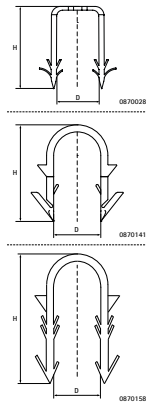

## Walraven Tacker Clamp KAL

(01520)

for floor pipe

### Features & benefits

- the Walraven Tacker system consists of wide and stable clamps and a problem free tacker device
- Part No. 693 0 001: Tacker device for a quick processing of tacker clamps (KA8 and KAL)
- Part No. 0870141 (type KA8): for insulating plates from 25 mm thickness with foil
- Part No. 0870158 (type KAL): for insulating plates from 40 mm thickness without foil (e.g. Styrodur®, Styropor®)
- for floor pipe up to  $\varnothing$  20 mm
- by means of self-adhesive tape attached together per 20 pieces
- material: PP (polypropylene), black

Product Number	Outside Pipe Diameter	Total Height	Total Width	Total Depth	Maximum Number of Tubes
Reference Letter	<i>D</i>	<i>H</i>	<i>W</i>	<i>DtT</i>	
Unit description	<i>mm</i>	<i>mm</i>	<i>mm</i>	<i>mm</i>	
0870141	14 - 20	42	33	9	1
0870158	14 - 20	57	33	8	1