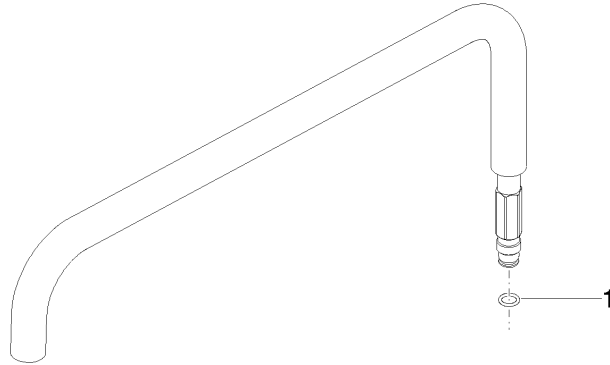

90 28 22 348 00 Product version from 4/1/2025

	Brushed Dark Brass (PVD)	90 28 22 348 00-39
	Chrome	90 28 22 348 00-00
	Brushed Platinum	90 28 22 348 00-06
	Platinum	90 28 22 348 00-08
	Matte White	90 28 22 348 00-10
	Dark Chrome	90 28 22 348 00-19
	Light Gold (PVD)	90 28 22 348 00-26
	Brushed Light Gold (PVD)	90 28 22 348 00-27
	Brushed Durabrass (23kt Gold)	90 28 22 348 00-28
	Matte Black	90 28 22 348 00-33
	Brushed Bronze (PVD)	90 28 22 348 00-42
	Brushed Champagne (22kt Gold)	90 28 22 348 00-46
	Champagne (22kt Gold)	90 28 22 348 00-47
	Brushed Chrome	90 28 22 348 00-93
	Brushed Dark Platinum	90 28 22 348 00-99

Pipe 505 x 110 x 345 mm - Brushed Dark Brass (PVD)

SPARE PARTS

90 28 22 348 00 Product version from 4/1/2025

Pipe 505 x 110 x 345 mm - Brushed Dark Brass (PVD)

SPARE PARTS

90 28 22 348 00 Product version from 4/1/2025

90 28 22 348 00 Product version from 4/1/2025

Parts for other finishes can be found here: [Chrome](#)

Spare parts list

No.	Item Number	Name	Quantity used	Delivery time
1	09 14 10 008 90	O-Ring 10,0 x 2,0 mm -	1.00	14