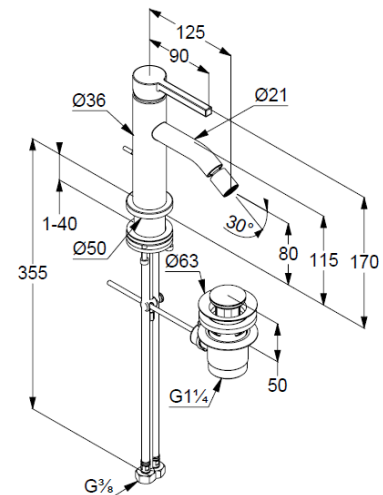

## Technische Daten/ Technical Data

KLUDI NOVA FONTE  
single lever bidet mixer  
DN 15  
Style: PURA

Ref.: 20216O215

Finishes:  
O2 Matt Light Dove

Product description  
Manufacturer KLUDI GmbH & Co. KG  
Typ: KLUDI NOVA FONTE  
single lever bidet mixer  
Ref.: 20216O215

bidet mixer  
single lever mixer  
1-hole mounted  
solid lever, metal  
ball joint with aerator  
aerator, S-Pointer M18,5 PCA  
ceramic cartridge  
flow rate at 3 bar 4,5 l/min.  
fixed spout  
flexible hoses G3/8 DVGW approved  
shank-fixing  
pop up waste set G1 1/4 metal  
EU taxonomy: max. 6 l/min. -  
Substantial Contribution (SC) possible

### Produktabbildung/ Product picture

### Maßzeichnung/ Dimensional drawing