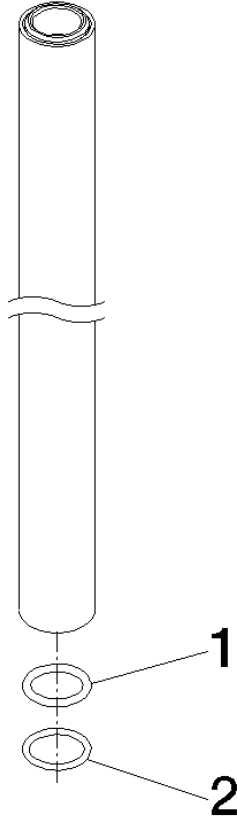

90 28 22 349 00 Product version from 4/1/2025

	Light Gold (PVD)	90 28 22 349 00-26
	Chrome	90 28 22 349 00-00
	Brushed Platinum	90 28 22 349 00-06
	Platinum	90 28 22 349 00-08
	Matte White	90 28 22 349 00-10
	Dark Chrome	90 28 22 349 00-19
	Brushed Light Gold (PVD)	90 28 22 349 00-27
	Brushed Durabronze (23kt Gold)	90 28 22 349 00-28
	Matte Black	90 28 22 349 00-33
	Brushed Dark Brass (PVD)	90 28 22 349 00-39
	Brushed Bronze (PVD)	90 28 22 349 00-42
	Brushed Champagne (22kt Gold)	90 28 22 349 00-46
	Champagne (22kt Gold)	90 28 22 349 00-47
	Brushed Chrome	90 28 22 349 00-93
	Brushed Dark Platinum	90 28 22 349 00-99

Pipe Ø 23,5 x 911,5 mm - Light Gold (PVD)

SPARE PARTS

---

90 28 22 349 00 Product version from 4/1/2025

Pipe Ø 23,5 x 911,5 mm - Light Gold (PVD)

SPARE PARTS

90 28 22 349 00 Product version from 4/1/2025

90 28 22 349 00 Product version from 4/1/2025

### Spare parts list

No.	Item Number	Name	Quantity used	Delivery time
2	90 14 10 010 00 90	O-Ring EPDM 70 17,0 x 2,0 mm -	1.00	14
1	09 14 10 022 90	O-Ring EPDM 70 16,0 x 2,5 mm -	1.00	14