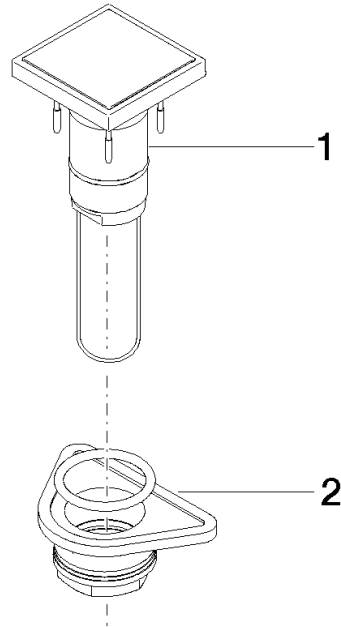

Control element for surface mounting 138 x 88 x 90 mm - Platinum

SPARE PARTS

04 27 98 026 07

	Platinum	04 27 98 026 07-08
	Chrome	04 27 98 026 07-00
	Brushed Platinum	04 27 98 026 07-06
	Cyprum	04 27 98 026 07-49
	Brushed Dark Platinum	04 27 98 026 07-99

Control element for surface mounting 138 x 88 x 90 mm - Platinum

SPARE PARTS

04 27 98 026 07

Control element for surface mounting 138 x 88 x 90 mm - Platinum

SPARE PARTS

04 27 98 026 07

04 27 98 026 07

Parts for other finishes can be found here: [Chrome](#)

Spare parts list

No.	Item Number	Name	Quantity used	Delivery time
1	04 27 98 026 06-08	Control element for concealed mounting 138 x 88 x 90 mm - Platinum	1.00	54
2	04 23 10 044 02 90	Mounting with seals M34 x 1 -	1.00	14