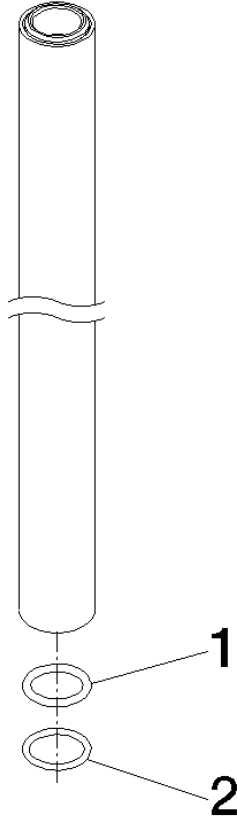

Pipe Ø 23,5 x 911,5 mm - Brushed Light Gold (PVD)

SPARE PARTS

90 28 22 349 00 Product version from 4/1/2025

	Brushed Light Gold (PVD)	90 28 22 349 00-27
	Chrome	90 28 22 349 00-00
	Brushed Platinum	90 28 22 349 00-06
	Platinum	90 28 22 349 00-08
	Matte White	90 28 22 349 00-10
	Dark Chrome	90 28 22 349 00-19
	Light Gold (PVD)	90 28 22 349 00-26
	Brushed Durabrass (23kt Gold)	90 28 22 349 00-28
	Matte Black	90 28 22 349 00-33
	Brushed Dark Brass (PVD)	90 28 22 349 00-39
	Brushed Bronze (PVD)	90 28 22 349 00-42
	Brushed Champagne (22kt Gold)	90 28 22 349 00-46
	Champagne (22kt Gold)	90 28 22 349 00-47
	Brushed Chrome	90 28 22 349 00-93
	Brushed Dark Platinum	90 28 22 349 00-99

Pipe Ø 23,5 x 911,5 mm - Brushed Light Gold (PVD)

SPARE PARTS

90 28 22 349 00 Product version from 4/1/2025

Pipe Ø 23,5 x 911,5 mm - Brushed Light Gold (PVD)

SPARE PARTS

90 28 22 349 00 Product version from 4/1/2025

90 28 22 349 00 Product version from 4/1/2025

Parts for other finishes can be found here: [Chrome](#)

Spare parts list

No.	Item Number	Name	Quantity used	Delivery time
2	90 14 10 010 00 90	O-Ring EPDM 70 17,0 x 2,0 mm -	1.00	14
1	09 14 10 022 90	O-Ring EPDM 70 16,0 x 2,5 mm -	1.00	14