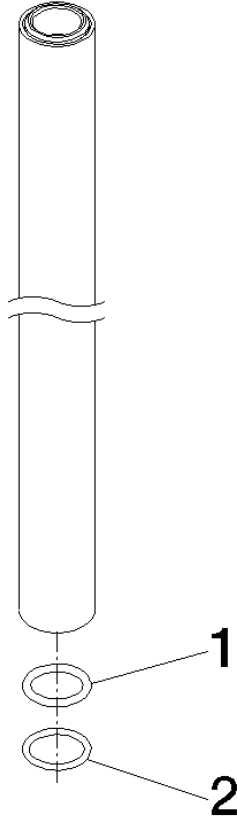

90 28 22 349 00 Product version from 4/1/2025

	Brushed Dark Brass (PVD)	90 28 22 349 00-39
	Chrome	90 28 22 349 00-00
	Brushed Platinum	90 28 22 349 00-06
	Platinum	90 28 22 349 00-08
	Matte White	90 28 22 349 00-10
	Dark Chrome	90 28 22 349 00-19
	Light Gold (PVD)	90 28 22 349 00-26
	Brushed Light Gold (PVD)	90 28 22 349 00-27
	Brushed Durabrass (23kt Gold)	90 28 22 349 00-28
	Matte Black	90 28 22 349 00-33
	Brushed Bronze (PVD)	90 28 22 349 00-42
	Brushed Champagne (22kt Gold)	90 28 22 349 00-46
	Champagne (22kt Gold)	90 28 22 349 00-47
	Brushed Chrome	90 28 22 349 00-93
	Brushed Dark Platinum	90 28 22 349 00-99

Pipe Ø 23,5 x 911,5 mm - Brushed Dark Brass (PVD)

SPARE PARTS

90 28 22 349 00 Product version from 4/1/2025

Pipe Ø 23,5 x 911,5 mm - Brushed Dark Brass (PVD)

SPARE PARTS

90 28 22 349 00 Product version from 4/1/2025

90 28 22 349 00 Product version from 4/1/2025

Parts for other finishes can be found here: [Chrome](#)

### Spare parts list

No.	Item Number	Name	Quantity used	Delivery time
1	09 14 10 022 90	O-Ring EPDM 70 16,0 x 2,5 mm -	1.00	14
2	90 14 10 010 00 90	O-Ring EPDM 70 17,0 x 2,0 mm -	1.00	14