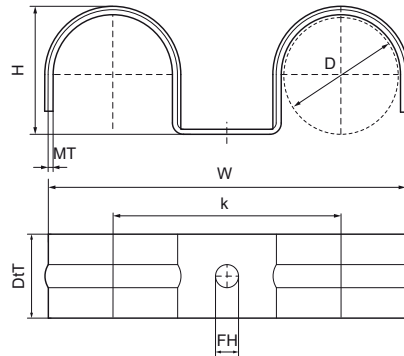

Walraven Floor Clamp Double

(01507)

for floor pipe

Features & benefits

- one-part saddle
- to fix pipe-in-pipe pipes before casting top floor layer
- increased strength due to profiled shape
- material: steel
- zinc plated

| Product Number | Outside Pipe Diameter | Fixing Hole | Heart To Heart Distance | Material Thickness | Total Height | Total Width | Total Depth | Maximum Number of Tubes |
|------------------|-----------------------|-------------|-------------------------|--------------------|--------------|-------------|-------------|-------------------------|
| Reference Letter | <i>D</i> | <i>FH</i> | <i>k</i> | <i>MT</i> | <i>H</i> | <i>W</i> | <i>DtT</i> | |
| Unit description | <i>mm</i> | <i>mm</i> | <i>mm</i> | <i>mm</i> | <i>mm</i> | <i>mm</i> | <i>mm</i> | |
| 3913216 | 16 | 5.5 | 41 | 1.00 | 17 | 61 | 20 | 2 |
| 3913220 | 20 | 5.5 | 45 | 1.00 | 21 | 69 | 20 | 2 |
| 3913225 | 25 | 5.5 | 50 | 1.00 | 26 | 79 | 20 | 2 |
| 3913228 | 28 | 5.5 | 53 | 1.00 | 29 | 85 | 20 | 2 |